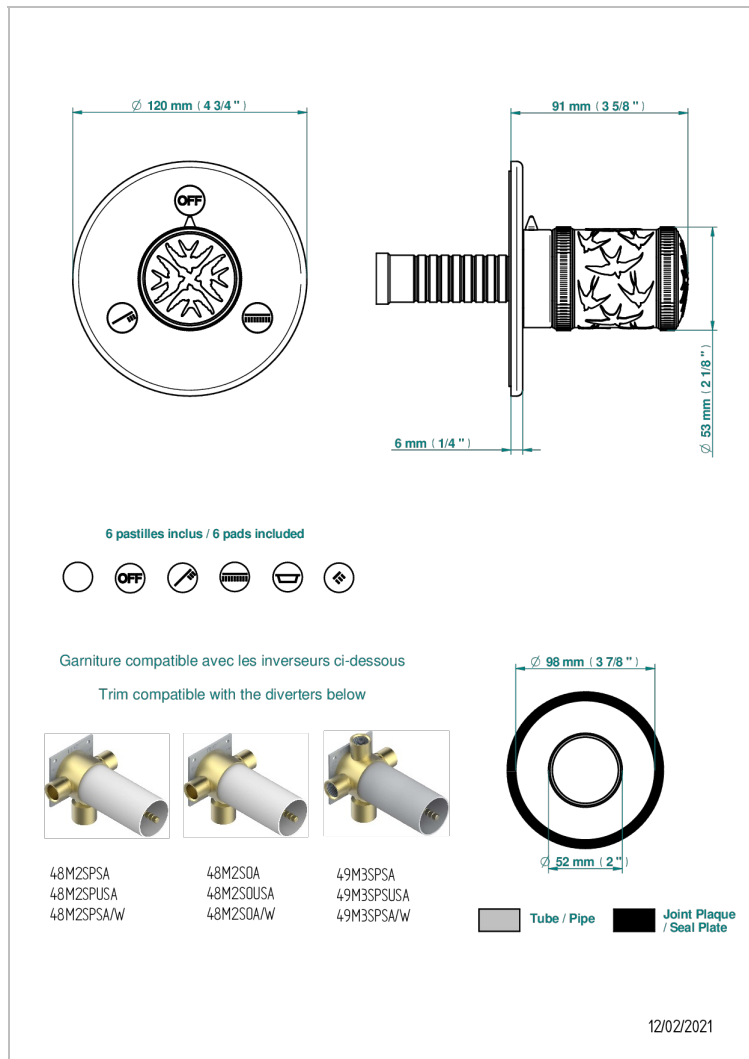

# HIRONDELLES GOLD STAMPED

A4L-48M2SB

Trim for wall mounted diverter, 2 ways - ref. 48M2 and 3 ways - ref. 49M3

## CHARACTERISTIC

- Hironnelles Gold stamped
- Trim for wall mounted diverter, 2 ways - ref. 48M2 and 3 ways - ref. 49M3

## RELATED SKU'S

- Ref. G00-48M2SOA Wall mounted 3-way diverter with ceramic cartridge for concealed installation- 1 inlet 3/4" and 2 outlets 1/2" without stop position, without trim
- Ref. G00-48M2SPSA Wall mounted 3-way diverter with ceramic cartridge for concealed installation, 1 inlet 3/4" and 2 outlets 1/2" with stop position, without trim
- Ref. G00-49M3SPSA Wall mounted 4-way diverter with ceramic cartridge for concealed installation- 1 inlet 3/4" and 3 outlets 1/2" with stop position, without trim