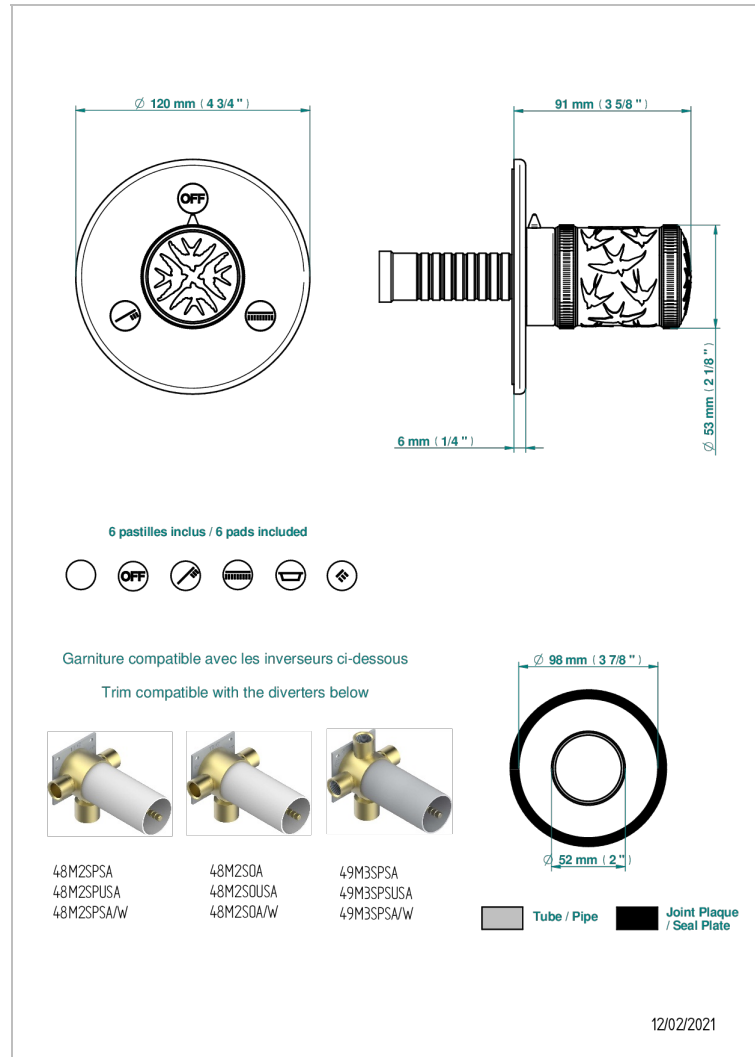

HIRONDELLES GOLD STAMPED

A4L-48M2SB

Trim for wall mounted diverter, 2 ways - ref. 48M2 and 3 ways - ref. 49M3

CHARACTERISTIC

- Hironnelles Gold stamped
- Trim for wall mounted diverter, 2 ways - ref. 48M2 and 3 ways - ref. 49M3

RELATED SKU'S

- Ref. G00-48M2SOA Wall mounted 3-way diverter with ceramic cartridge for concealed installation- 1 inlet 3/4" and 2 outlets 1/2" without stop position, without trim
- Ref. G00-48M2SPSA Wall mounted 3-way diverter with ceramic cartridge for concealed installation, 1 inlet 3/4" and 2 outlets 1/2" with stop position, without trim
- Ref. G00-49M3SPSA Wall mounted 4-way diverter with ceramic cartridge for concealed installation- 1 inlet 3/4" and 3 outlets 1/2" with stop position, without trim