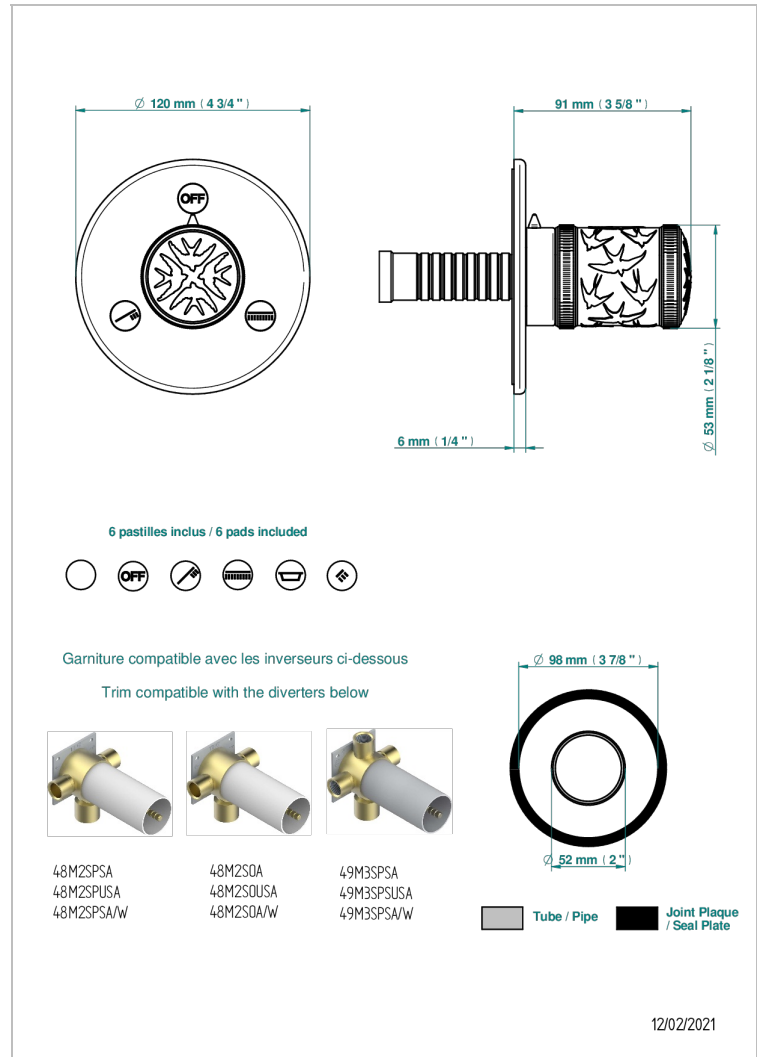

HIRONDELLES PLATINUM STAMPED

A4K-48M2SB

Trim for wall mounted diverter, 2 ways - ref. 48M2 and 3 ways - ref. 49M3

CHARACTERISTIC

- Hironnelles Platinum stamped
- Trim for wall mounted diverter, 2 ways - ref. 48M2 and 3 ways - ref. 49M3

AVAILABLE FINITIONS

Antique nickel - H28
Black ceram - D30
Blush PVD - H62
Brass color PVD - H49
Brown bronze color PVD - F33
Gold color PVD - H52

Graphite PVD - H64
Lacquered light bronze - D01
Matt Umber PVD - H67
Matt blush PVD - H60
Matt brass color PVD - H50
Matt brown bronze color PVD - F34