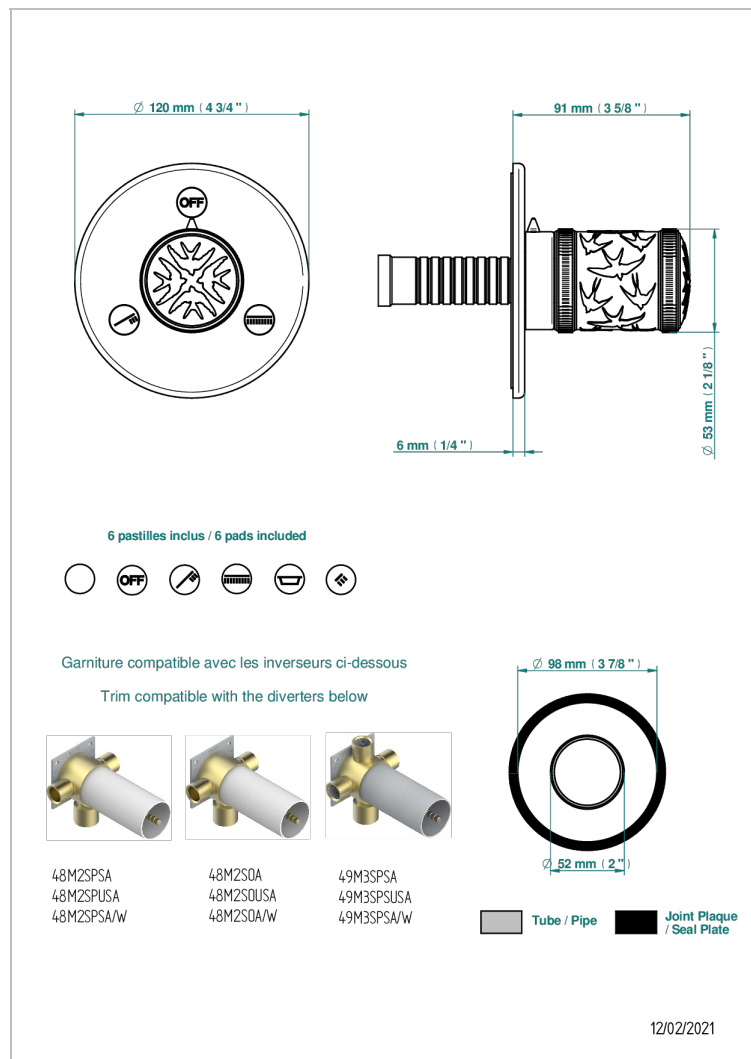

HIRONDELLES PLATINUM STAMPED

A4K-48M2SB

Trim for wall mounted diverter, 2 ways - ref. 48M2 and 3 ways - ref. 49M3

CARACTERÍSTICAS

- Hironnelles Platinum stamped
- Trim for wall mounted diverter, 2 ways - ref. 48M2 and 3 ways - ref. 49M3

PRODUCTOS RELACIONADOS

- Ref. G00-48M2SOA Wall mounted 3-way diverter with ceramic cartridge for concealed installation- 1 inlet 3/4" and 2 outlets 1/2" without stop position, without trim
- Ref. G00-48M2SPSA Wall mounted 3-way diverter with ceramic cartridge for concealed installation, 1 inlet 3/4" and 2 outlets 1/2" with stop position, without trim
- Ref. G00-49M3SPSA Wall mounted 4-way diverter with ceramic cartridge for concealed installation- 1 inlet 3/4" and 3 outlets 1/2" with stop position, without trim