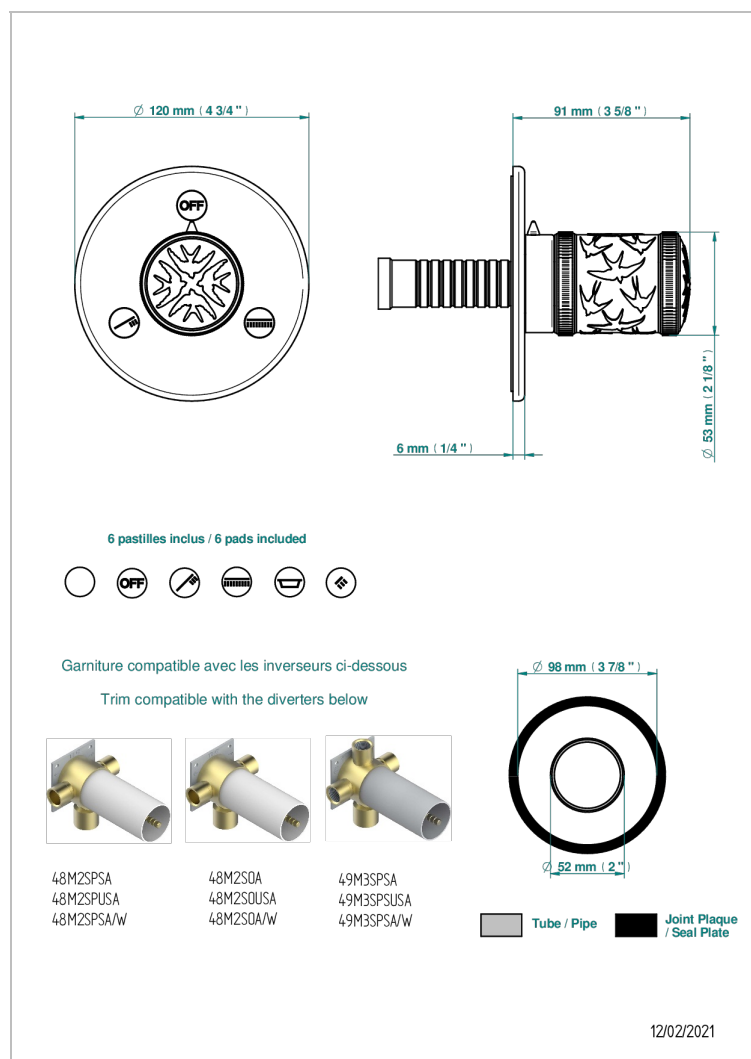

HIRONDELLES PLATINUM STAMPED

A4K-48M2SB

Trim for wall mounted diverter, 2 ways - ref. 48M2 and 3 ways - ref. 49M3

CHARACTERISTIC

- Hironnelles Platinum stamped
- Trim for wall mounted diverter, 2 ways - ref. 48M2 and 3 ways - ref. 49M3

RELATED SKU'S

- Ref. G00-48M2SOA Wall mounted 3-way diverter with ceramic cartridge for concealed installation- 1 inlet 3/4" and 2 outlets 1/2" without stop position, without trim
- Ref. G00-48M2SPSA Wall mounted 3-way diverter with ceramic cartridge for concealed installation, 1 inlet 3/4" and 2 outlets 1/2" with stop position, without trim
- Ref. G00-49M3SPSA Wall mounted 4-way diverter with ceramic cartridge for concealed installation- 1 inlet 3/4" and 3 outlets 1/2" with stop position, without trim