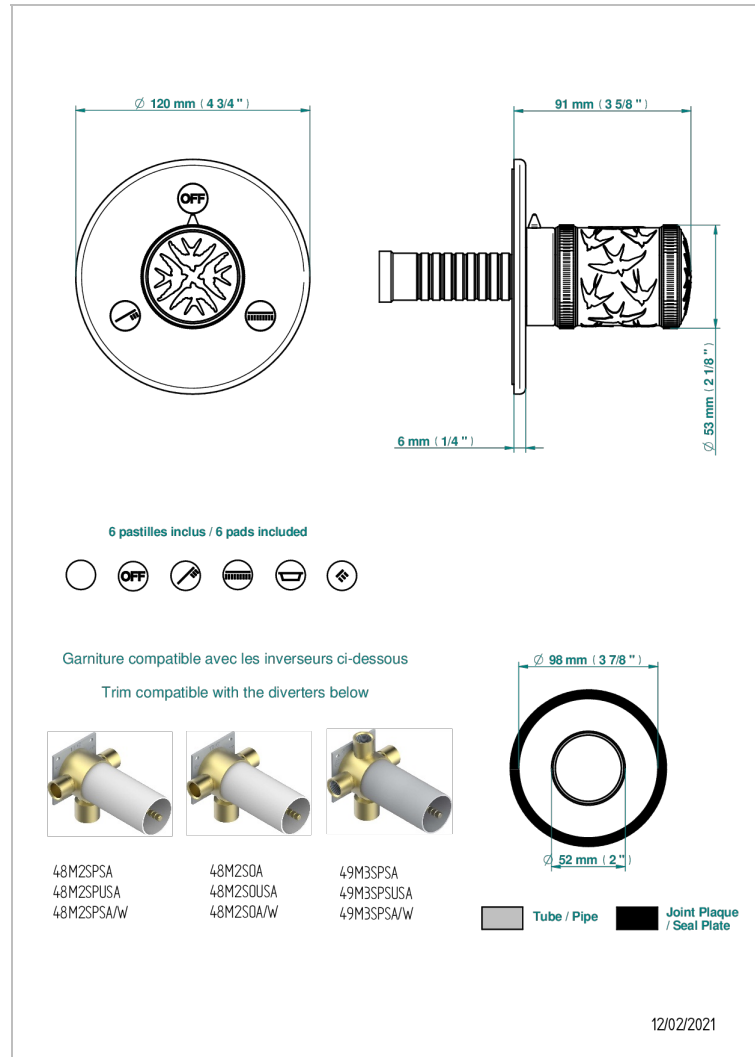

# HIRONDELLES PLATINUM STAMPED

A4K-48M2SB

Trim for wall mounted diverter, 2 ways - ref. 48M2 and 3 ways - ref. 49M3

## ХАРАКТЕРИСТИКИ

- Hironnelles Platinum stamped
- Trim for wall mounted diverter, 2 ways - ref. 48M2 and 3 ways - ref. 49M3

## СВЯЗАННЫЕ ТОВАРНЫЕ ПОЗИЦИИ

- Ref. G00-48M2SOA Wall mounted 3-way diverter with ceramic cartridge for concealed installation- 1 inlet 3/4" and 2 outlets 1/2" without stop position, without trim
- Ref. G00-48M2SPSA Wall mounted 3-way diverter with ceramic cartridge for concealed installation, 1 inlet 3/4" and 2 outlets 1/2" with stop position, without trim
- Ref. G00-49M3SPSA Wall mounted 4-way diverter with ceramic cartridge for concealed installation- 1 inlet 3/4" and 3 outlets 1/2" with stop position, without trim