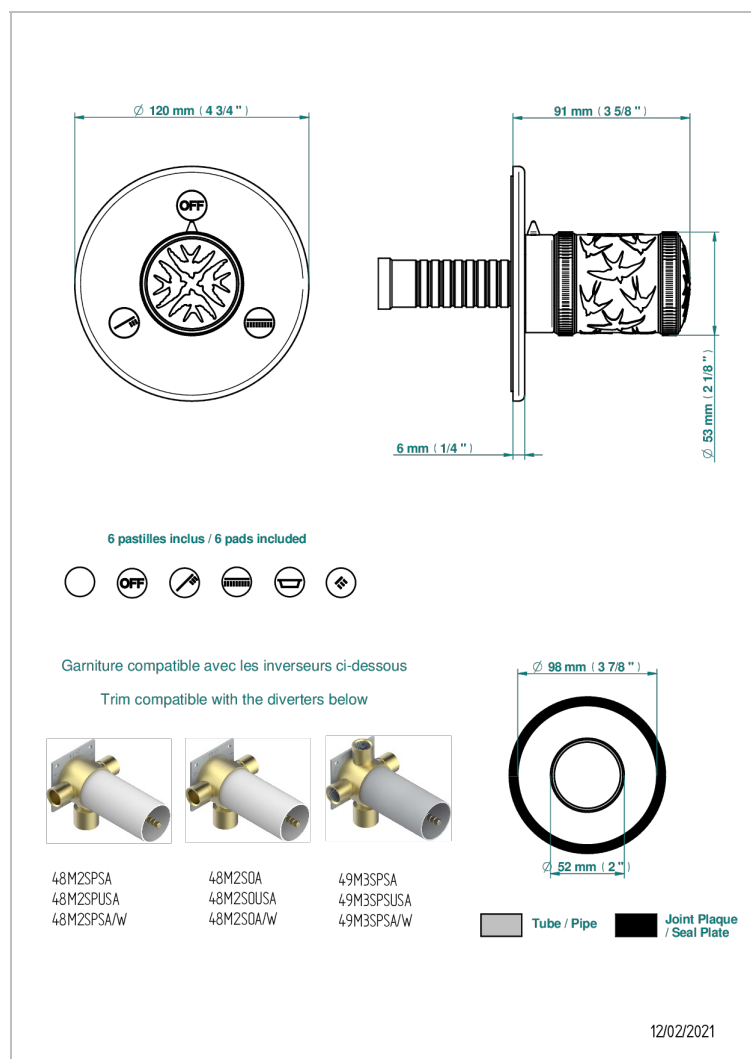

# HIRONDELLES PLATINUM STAMPED

A4K-48M2SB

Trim for wall mounted diverter, 2 ways - ref. 48M2 and 3 ways - ref. 49M3

## CHARACTERISTIC

- Hironnelles Platinum stamped
- Trim for wall mounted diverter, 2 ways - ref. 48M2 and 3 ways - ref. 49M3

## RELATED SKU'S

- Ref. G00-48M2SOA Wall mounted 3-way diverter with ceramic cartridge for concealed installation- 1 inlet 3/4" and 2 outlets 1/2" without stop position, without trim
- Ref. G00-48M2SPSA Wall mounted 3-way diverter with ceramic cartridge for concealed installation, 1 inlet 3/4" and 2 outlets 1/2" with stop position, without trim
- Ref. G00-49M3SPSA Wall mounted 4-way diverter with ceramic cartridge for concealed installation- 1 inlet 3/4" and 3 outlets 1/2" with stop position, without trim