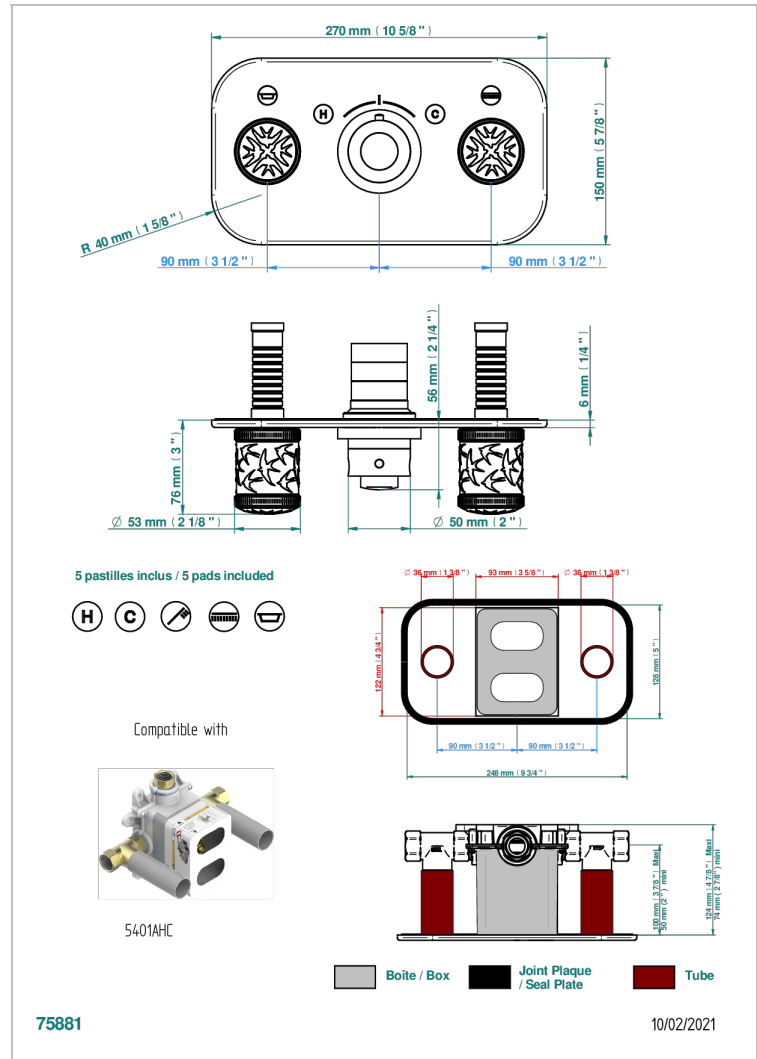

HIRONDELLES PLATINUM STAMPED

A4K-5401BEH

Trim for thermostatic mixer with 2 valves item to be installed horizontal . to adapt on 5 401AHC or 5 401AHM

CHARACTERISTIC

- Hirondelles Platinum stamped
- Trim for thermostatic mixer with 2 valves item to be installed horizontal . to adapt on 5 401AHC or 5 401AHM

RELATED SKU'S

- Ref. G00-5401AHC 3/4" THG thermostat, 60 l/mn with two valves with wax cartridge delivered with a built-in box, without trim - to be installed horizontal (for installation with cross handle)
- Ref. G00-5401AHM 3/4" THG thermostat, 60 l/mn with two valves with wax cartridge delivered with a built-in box, without trim - to be installed horizontal (for installation with lever handle)