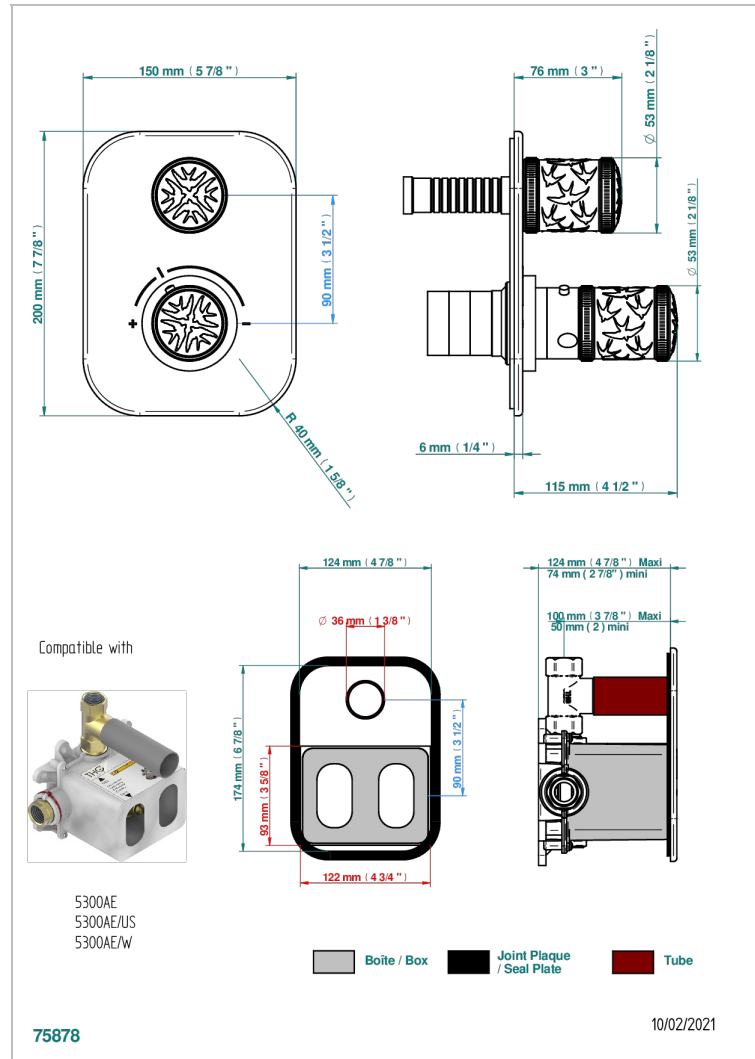

HIRONDELLES GOLD STAMPED

A4L-5300BE

THG
PARIS

Trim for THG thermostat 1 volume control, rough part supplied with fixing box ref.5 300AE/US

CHARACTERISTIC

- ASME : ASME A112.18.1-2011/CSA B125.1-11
- DVGW : DW-6512CQ0608

STANDARDS

RELATED SKU'S

- Ref. G00-5300AE/US 3/4" THG thermostat, 60 l/mn with wax cartridge, with valve delivered, with a built-in box, no trim
- Ref. G00-5100G Reinforced stop ring for THG thermostatic with fixing set