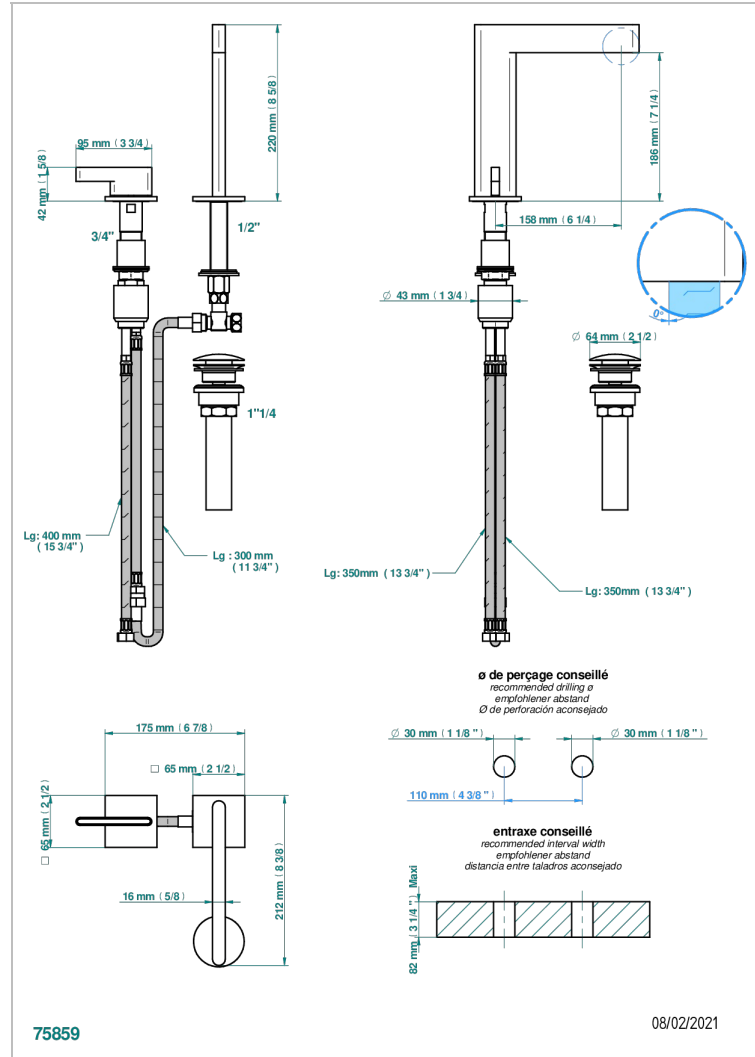

ICON-X CARBON GOLD WITH LEVER HANDLES

U7T-6590/US

Set of 2-holes lavatory spout and mixer with drain

CHARACTERISTIC

- Icon-x carbon gold with lever handles
- Set of 2-holes lavatory spout and mixer with drain