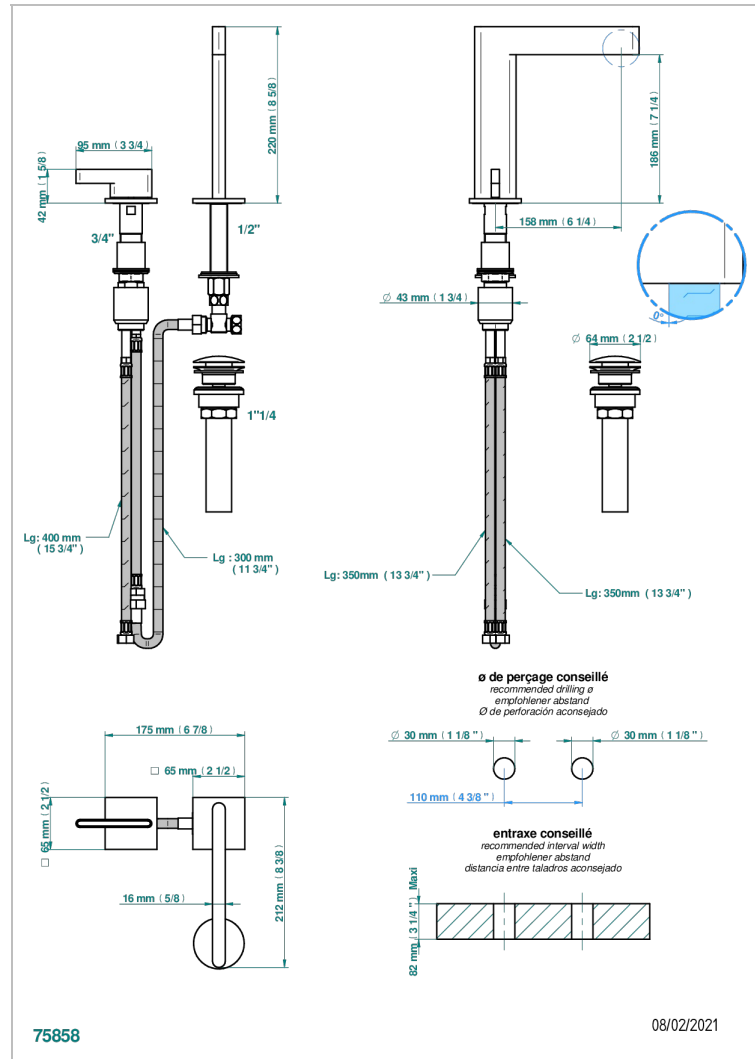

ICON-X - TITANIUM WITH LEVER HANDLES

U7M-6590/US

Set of 2-holes lavatory spout and mixer with drain

CHARACTERISTIC

- Icon-x - titanium with lever handles
- Set of 2-holes lavatory spout and mixer with drain