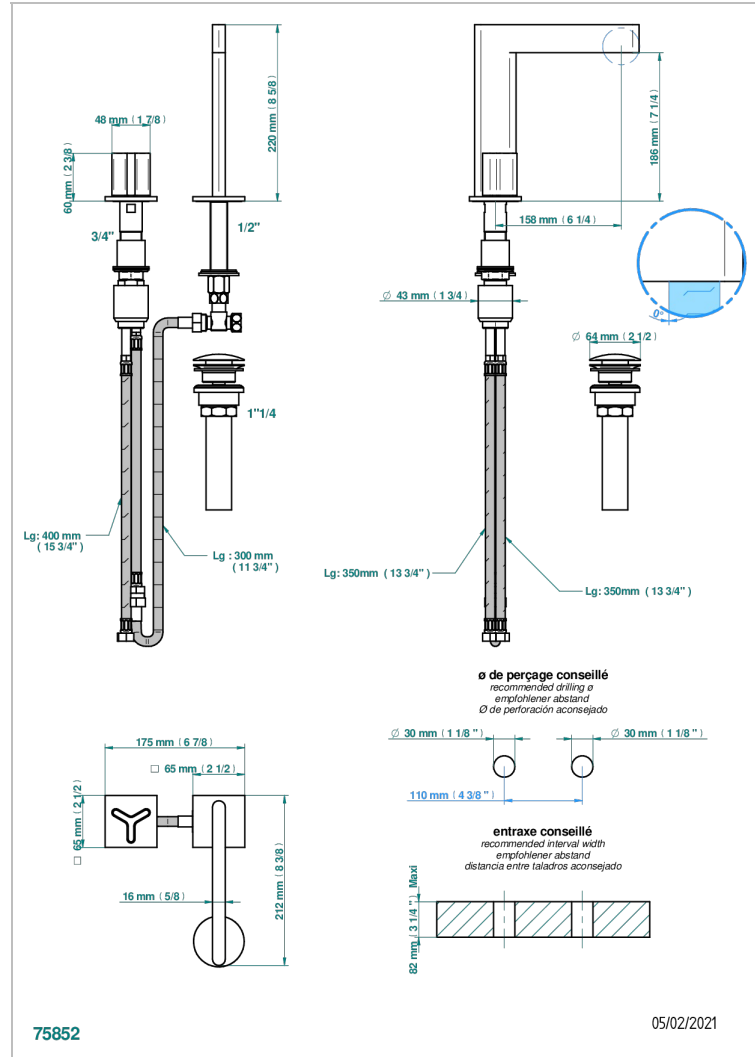

ICON-X METAL INLAYS

U7J-6590/US

Set of 2-holes lavatory spout and mixer with drain

75852

05/02/2021

CHARACTERISTIC

- Icon-x metal inlays
- Set of 2-holes lavatory spout and mixer with drain

AVAILABLE FINITIONS