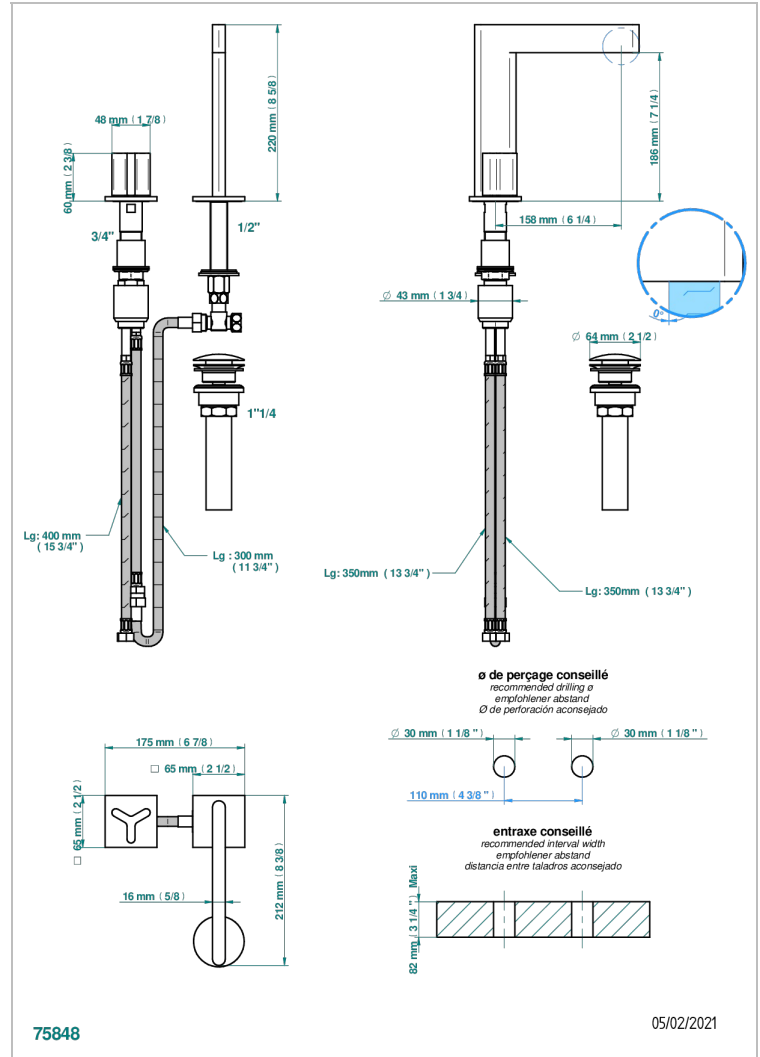

# ICON-X

U7G-6590/US

Set of 2-holes lavatory spout and mixer with drain

## CHARACTERISTIC

- Icon-x
- Set of 2-holes lavatory spout and mixer with drain