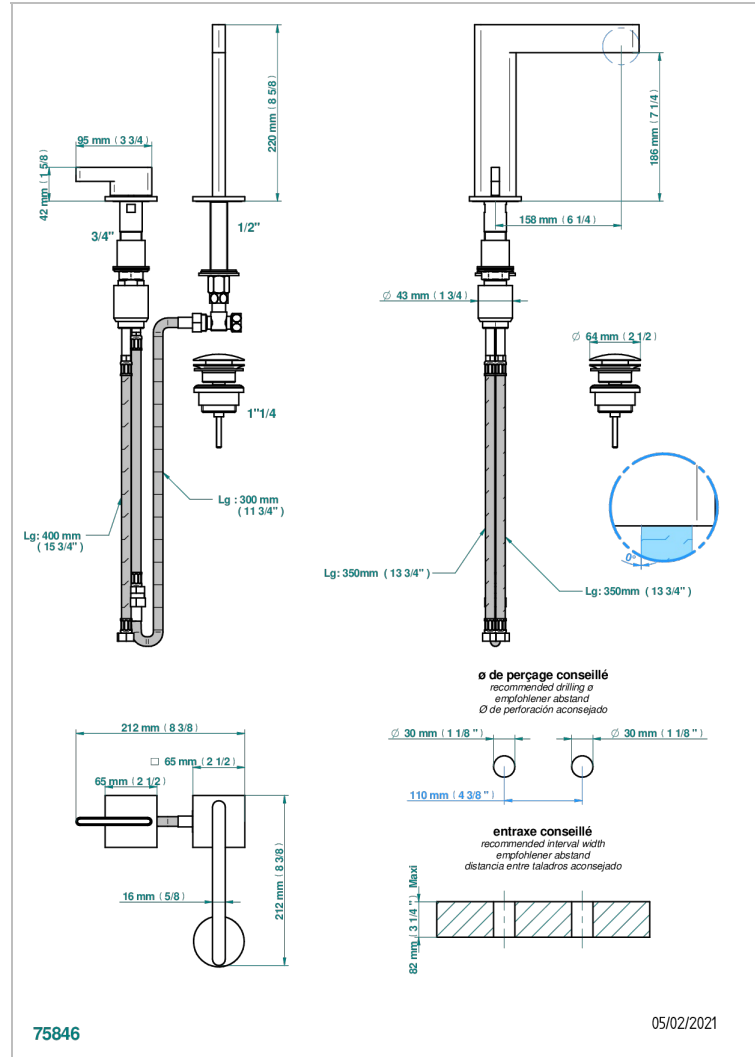

ICON-X CARBON GOLD WITH LEVER

U7T-6590

2-hole basin mixer with spout and mixer, with waste

CHARACTERISTIC

- Icon-x carbon gold with lever
- 2-hole basin mixer with spout and mixer, with waste

AVAILABLE FINITIONS