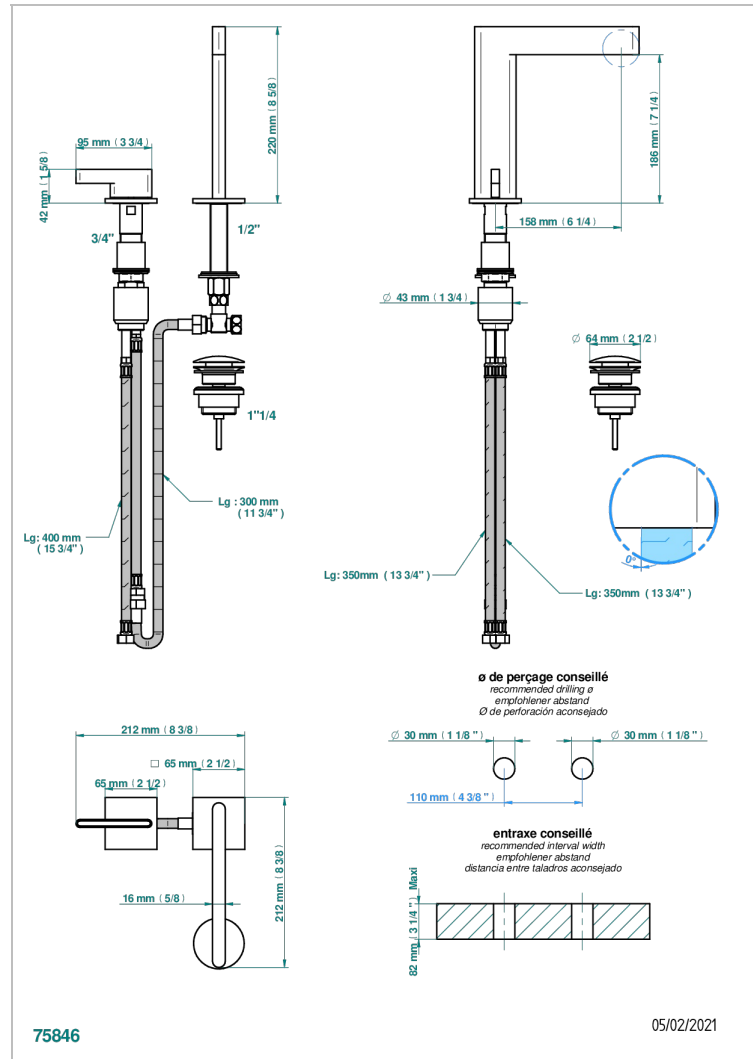

ICON-X CARBON GOLD WITH LEVER

U7T-6590

2-hole basin mixer with spout and mixer, with waste

CHARACTERISTIC

- Icon-x carbon gold with lever
- 2-hole basin mixer with spout and mixer, with waste

AVAILABLE FINITIONS