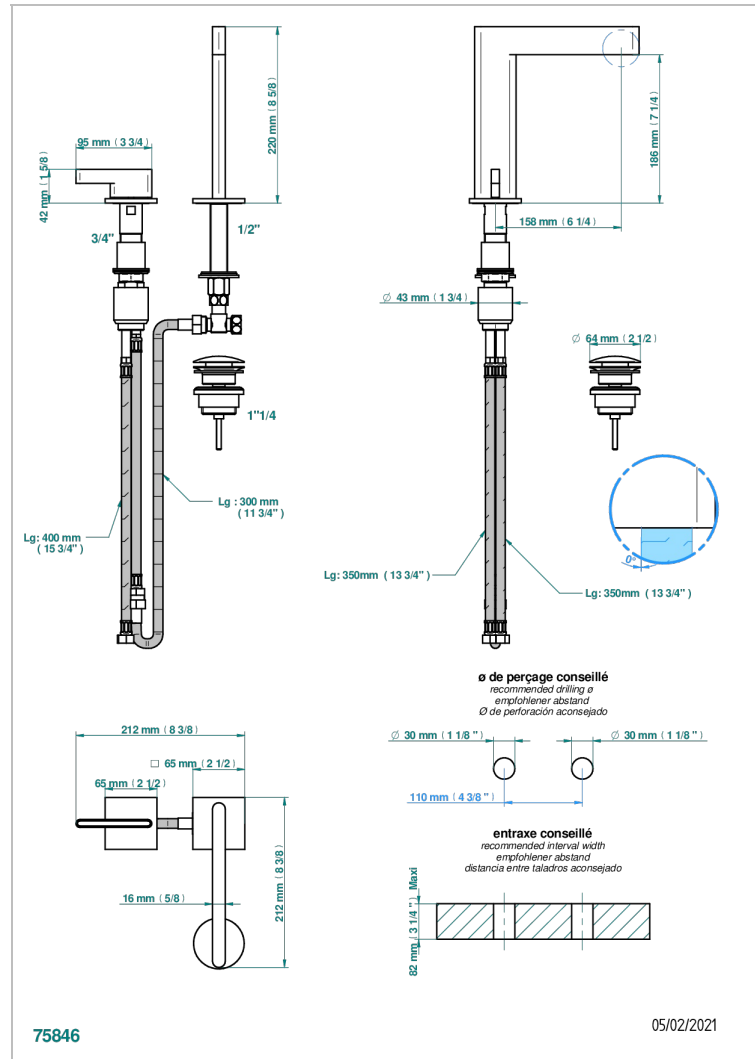

# ICON-X CARBON GOLD WITH LEVER

U7T-6590

2-hole basin mixer with spout and mixer, with waste

## CHARACTERISTIC

- Icon-x carbon gold with lever
- 2-hole basin mixer with spout and mixer, with waste