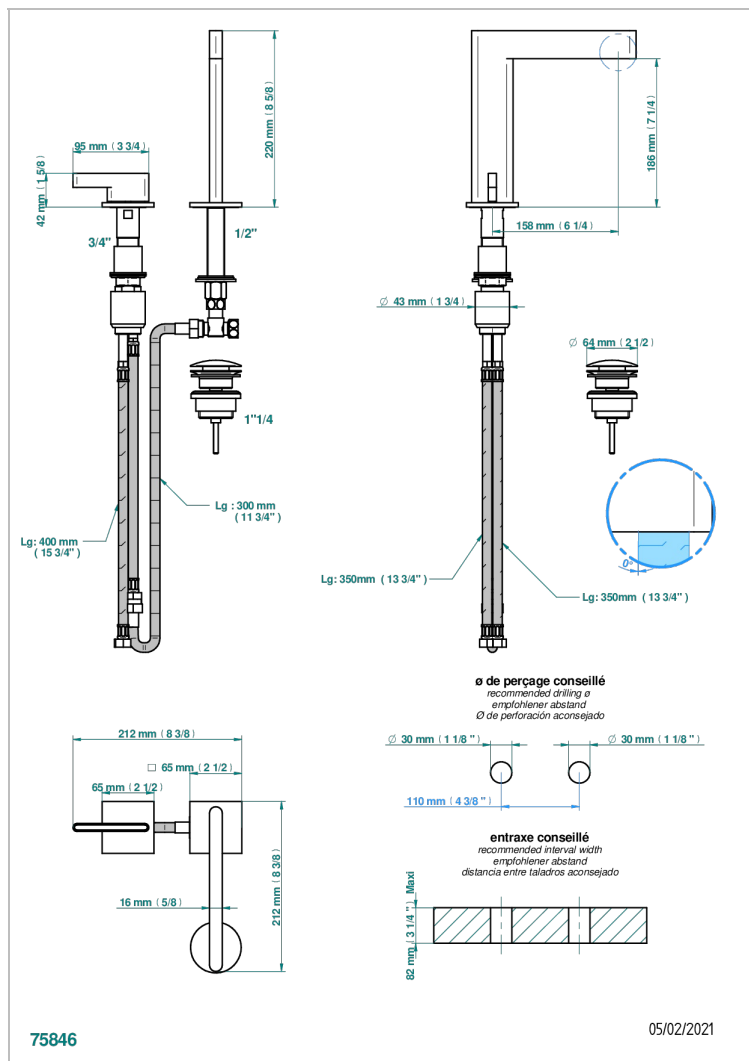

ICON-X CARBON GOLD MIT HEBEL

U7T-6590

2-hole basin mixer with spout and mixer, with waste

EIGENSCHAFTEN

- Icon-x carbon gold mit hebel
- 2-hole basin mixer with spout and mixer, with waste

VERFÜGBARE OBERFLÄCHEN