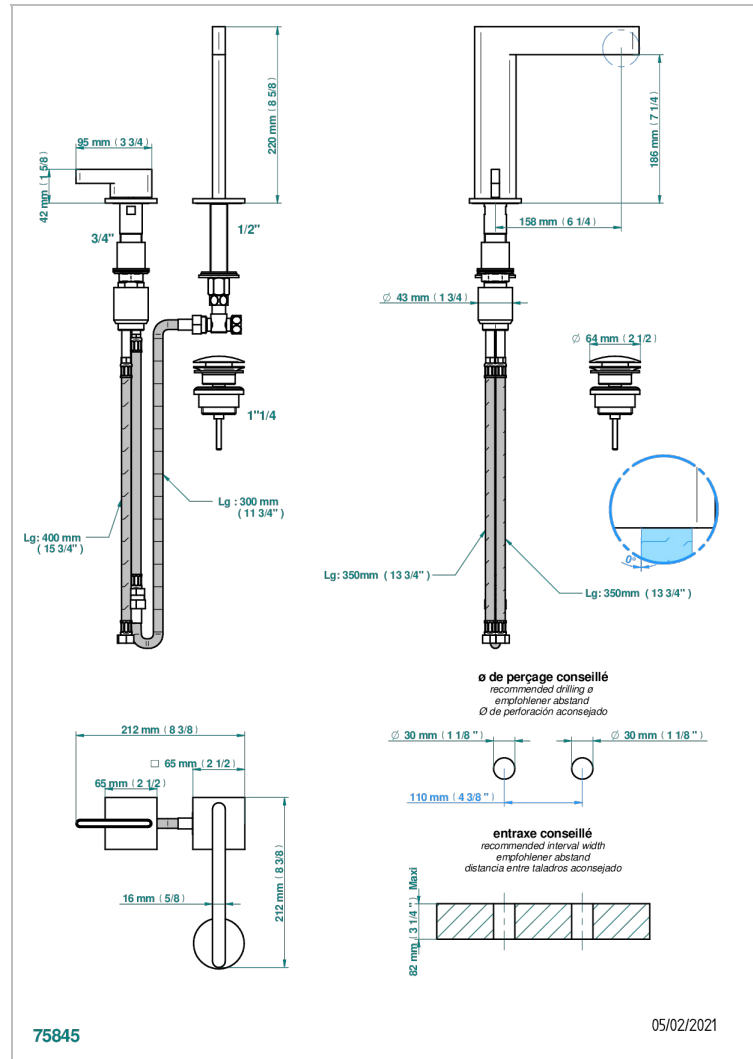

ICON-X TITANIUM WITH LEVER

U7M-6590

2-hole basin mixer with spout and mixer, with waste

CHARACTERISTIC

- Icon-x titanium with lever
- 2-hole basin mixer with spout and mixer, with waste

AVAILABLE FINITIONS