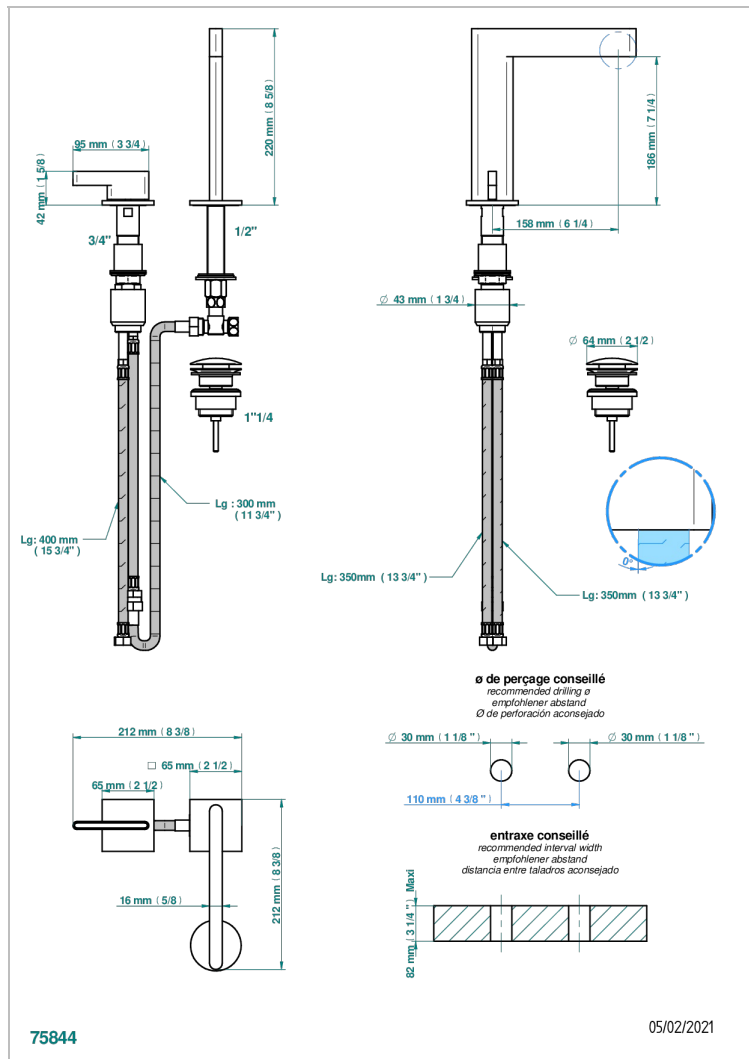

ICON-X INCRUSTACION METALICA CON MANETAS

U7K-6590

2-hole basin mixer with spout and mixer, with waste

CARACTERÍSTICAS

- Icon-x incrustación metálica con manetas
- 2-hole basin mixer with spout and mixer, with waste