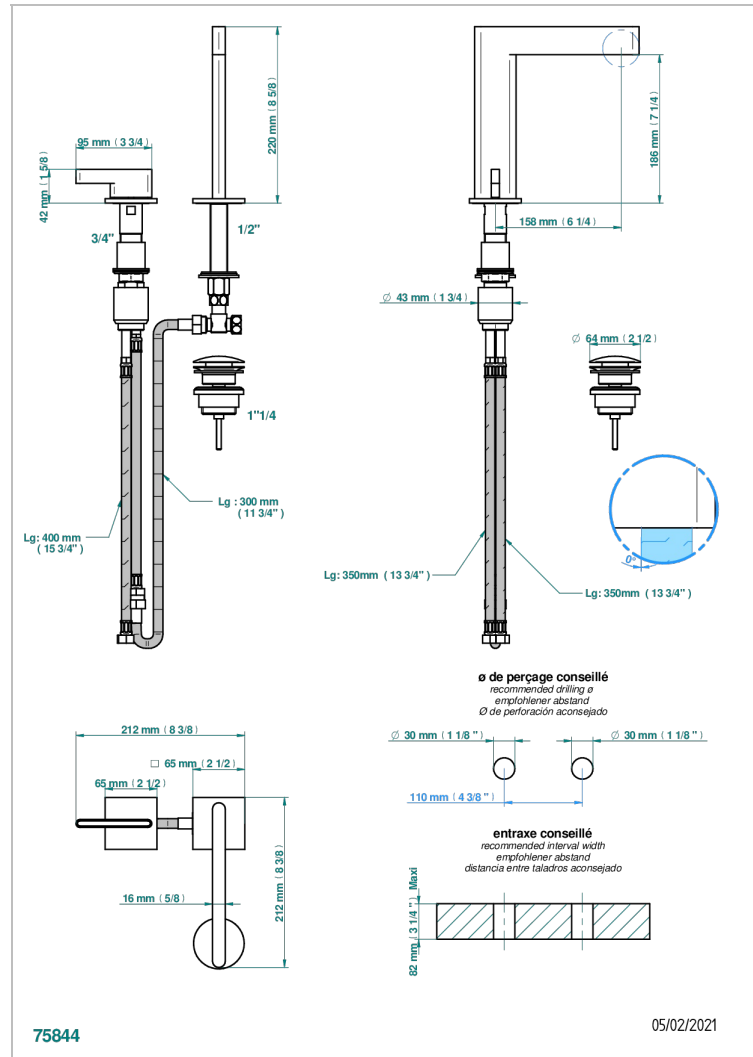

ICON-X METAL INLAYS WITH LEVER

U7K-6590

2-hole basin mixer with spout and mixer, with waste

CHARACTERISTIC

- Icon-x metal inlays with lever
- 2-hole basin mixer with spout and mixer, with waste

AVAILABLE FINITIONS