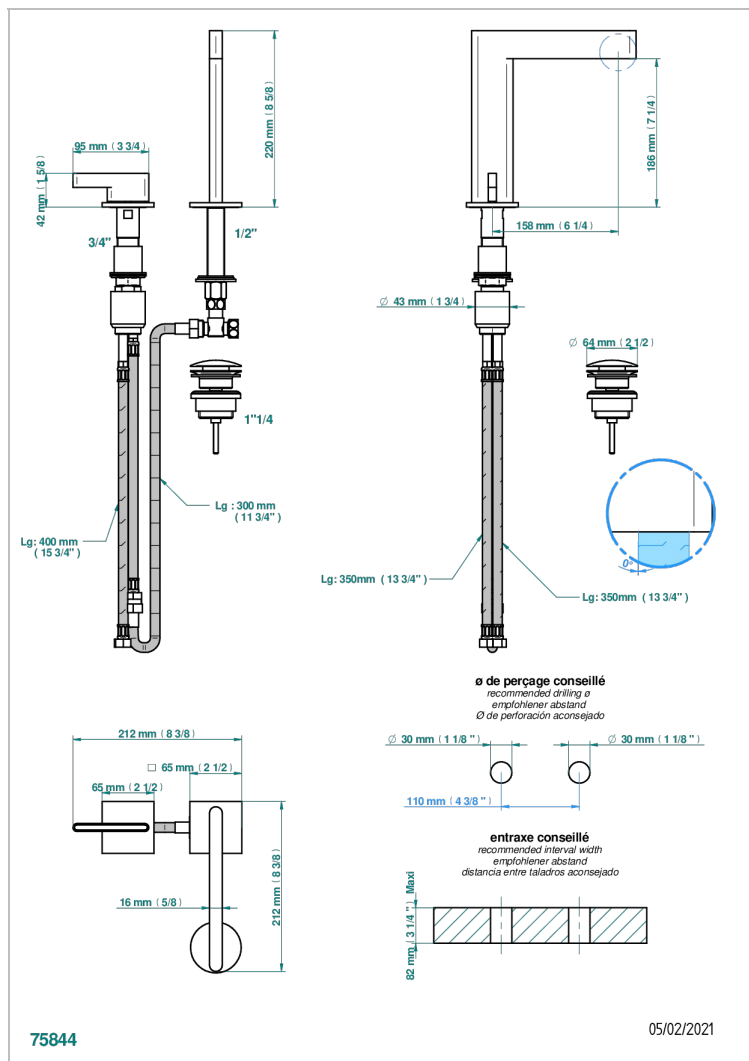

ICON-X METALLEINLAGE MIT HEBEL

U7K-6590

2-hole basin mixer with spout and mixer, with waste

EIGENSCHAFTEN

- Icon-x metalleinlage mit hebel
- 2-hole basin mixer with spout and mixer, with waste

VERFÜGBARE OBERFLÄCHEN

Altnickel - H28
Blassgold - F30
Blassgold matt unlackiert - F31
Chrom - A02
Chrom matt - C02
Gold - F01

Gold matt - F07
Mattschwarz keramik - D30
Nickel matt - C01
Polished chrome with gold inlay - GA1
Pvd blush - H62
Pvd blush matt - H60