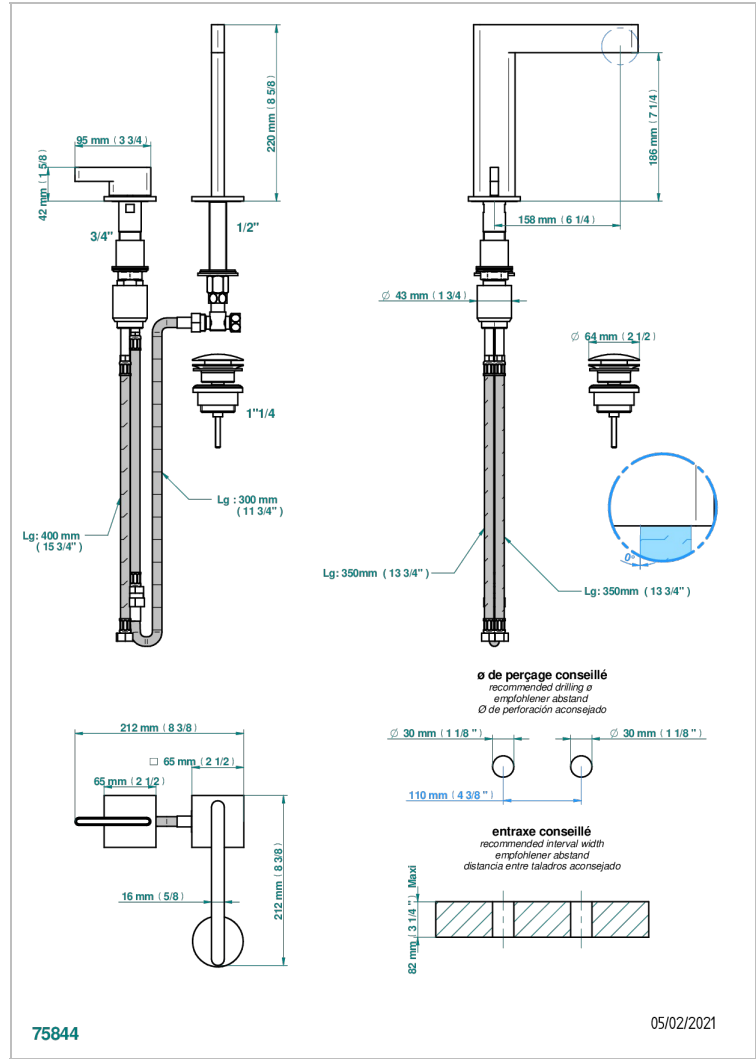

ICON-X INCRUSTACION METALICA CON MANETAS

U7K-6590

2-hole basin mixer with spout and mixer, with waste

CARACTERÍSTICAS

- Icon-x incrustación metálica con manetas
- 2-hole basin mixer with spout and mixer, with waste