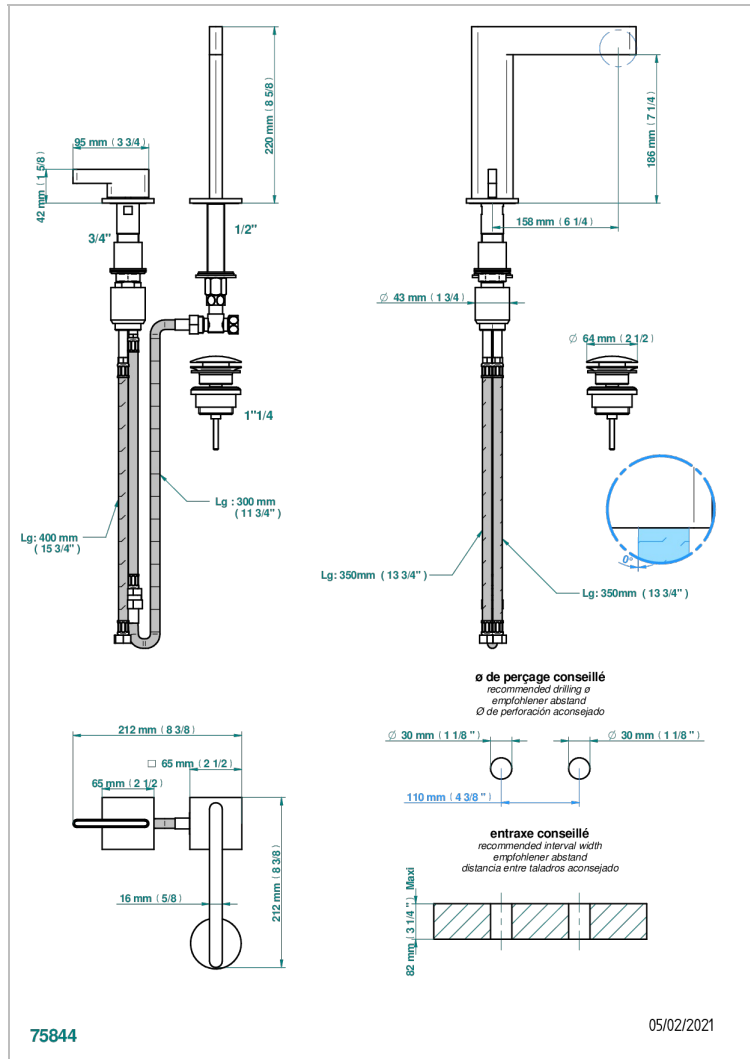

# ICON-X METAL INLAYS WITH LEVER

U7K-6590

2-hole basin mixer with spout and mixer, with waste

## CHARACTERISTIC

- Icon-x metal inlays with lever
- 2-hole basin mixer with spout and mixer, with waste