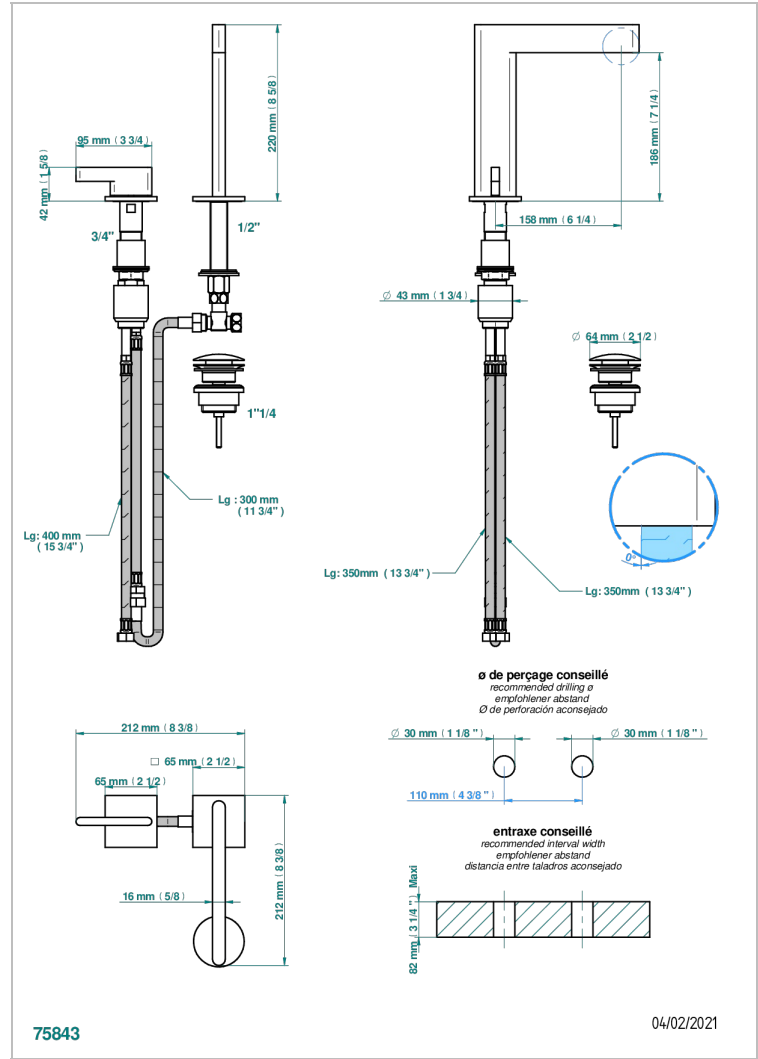

ICON-X WITH LEVER

U7H-6590

2-hole basin mixer with spout and mixer, with waste

CHARACTERISTIC

- Icon-x with lever
- 2-hole basin mixer with spout and mixer, with waste

AVAILABLE FINITIONS

Antique nickel - H28
Black ceram - D30
Blush PVD - H62
Brass color PVD - H49
Brown bronze color PVD - F33
Gold color PVD - H52