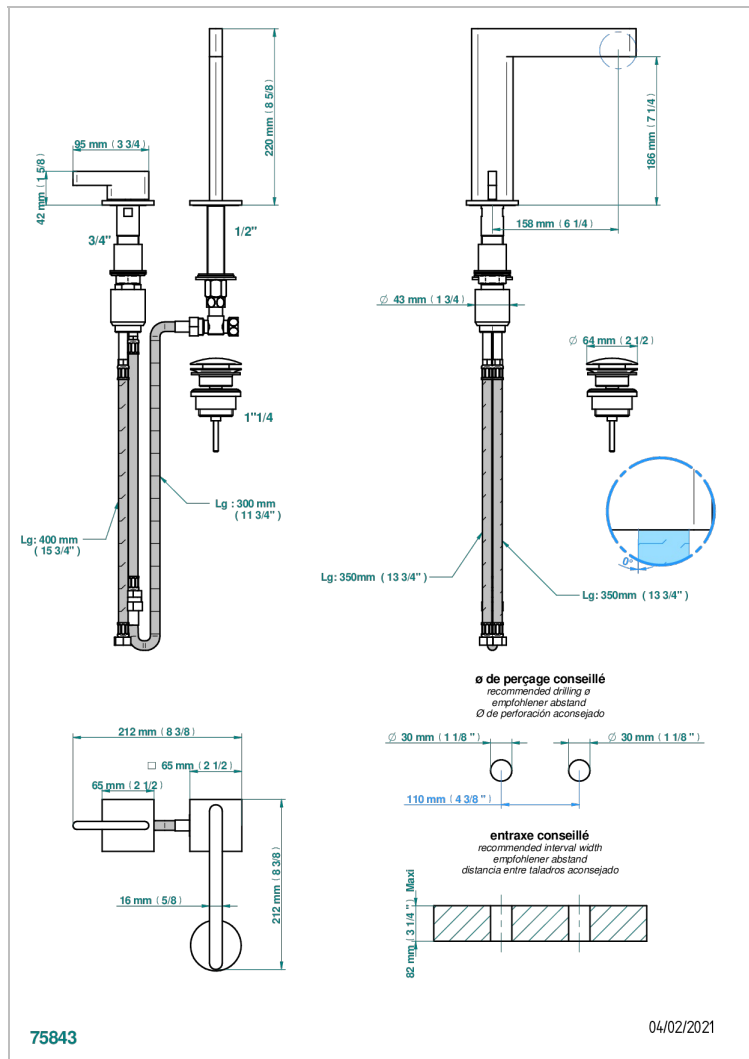

# ICON-X CON MANETAS

U7H-6590

2-hole basin mixer with spout and mixer, with waste

THG<sup>®</sup>  
PARIS

## CARACTERÍSTICAS

- Icon-x con manetas
- 2-hole basin mixer with spout and mixer, with waste