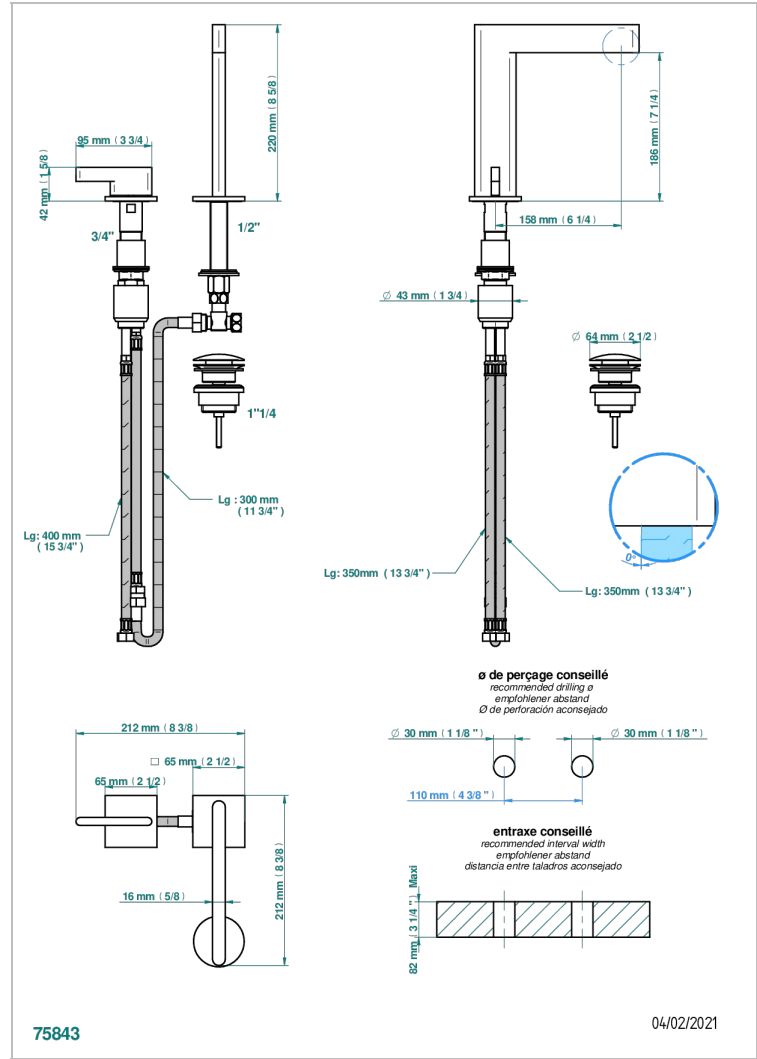

# ICON-X MIT HEBEL

U7H-6590

2-hole basin mixer with spout and mixer, with waste

## EIGENSCHAFTEN

- Icon-x mit hebel
- 2-hole basin mixer with spout and mixer, with waste

## VERFÜGBARE OBERFLÄCHEN

Altnickel - H28  
Blassgold - F30  
Blassgold matt unlackiert - F31  
Chrom - A02  
Chrom matt - C02  
Gold - F01

Gold matt - F07  
Mattschwarz keramik - D30  
Nickel matt - C01  
Pvd blush - H62  
Pvd blush matt - H60  
Pvd bronze braun - F33