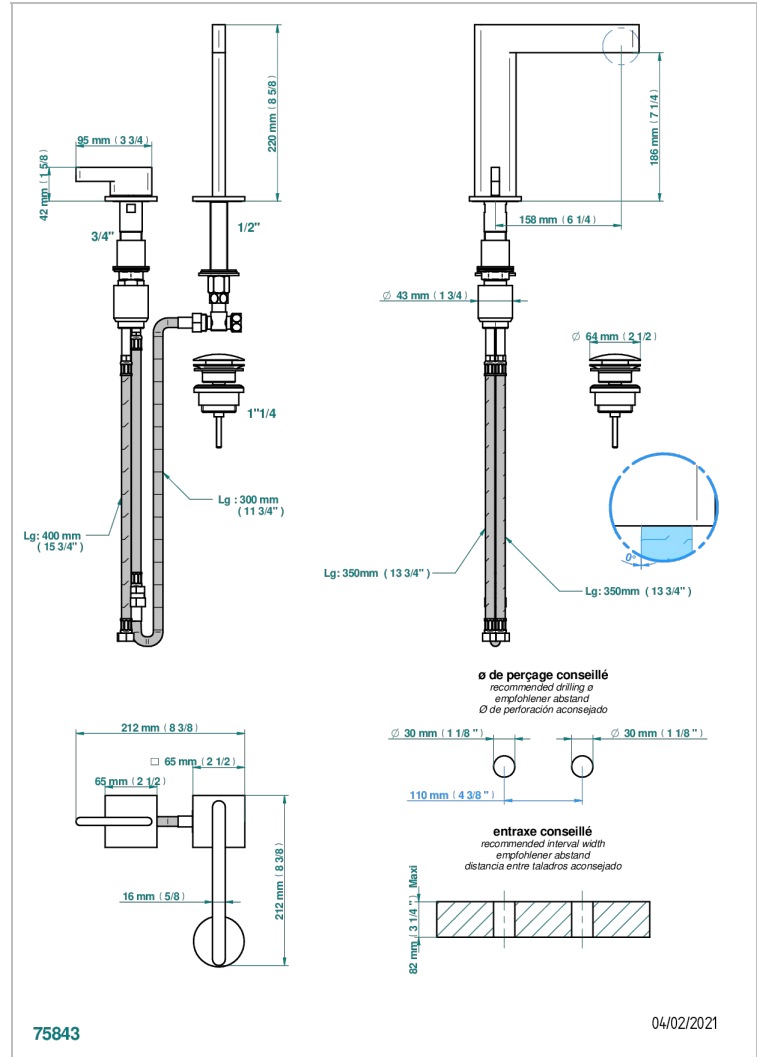

# ICON-X WITH LEVER

U7H-6590

2-hole basin mixer with spout and mixer, with waste

THG<sup>®</sup>  
PARIS

## CHARACTERISTIC

- Icon-x with lever
- 2-hole basin mixer with spout and mixer, with waste