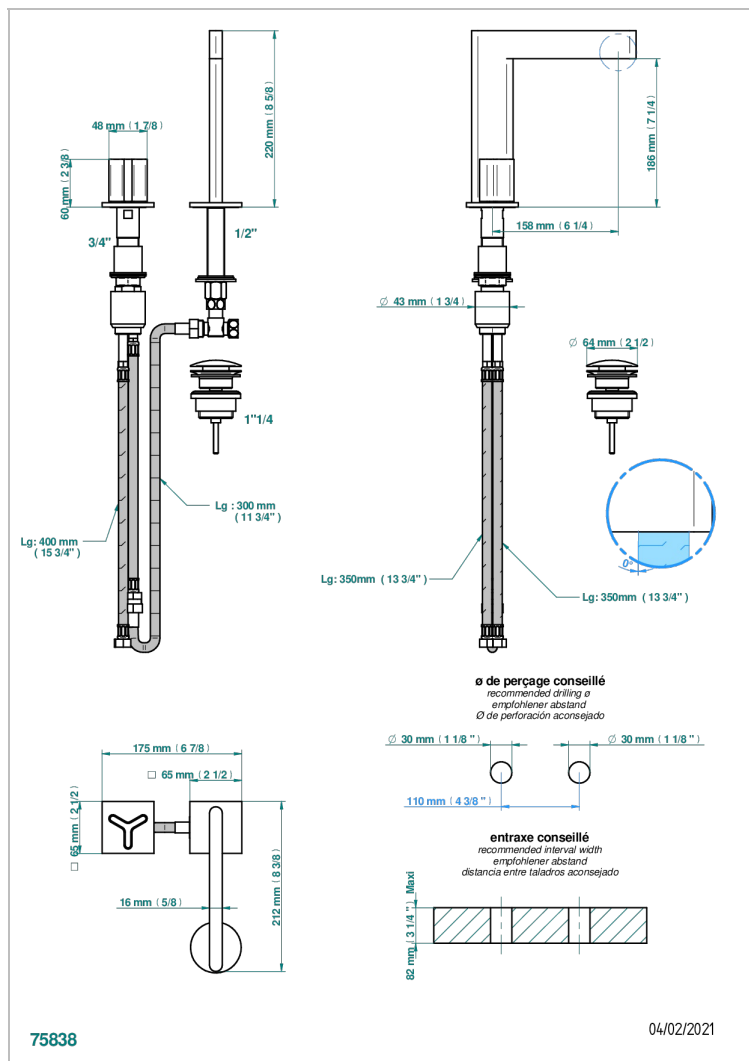

ICON-X CARBON DORADO

U7S-6590

2-hole basin mixer with spout and mixer, with waste

CARACTERÍSTICAS

- Icon-x carbon dorado
- 2-hole basin mixer with spout and mixer, with waste

ACABADOS DISPONIBLES

Cerámica negra mate - D30
Cromo - A02
Cromo mate - C02
Dorado - F01
Dorado mate - F07
Dorado pálido - F30