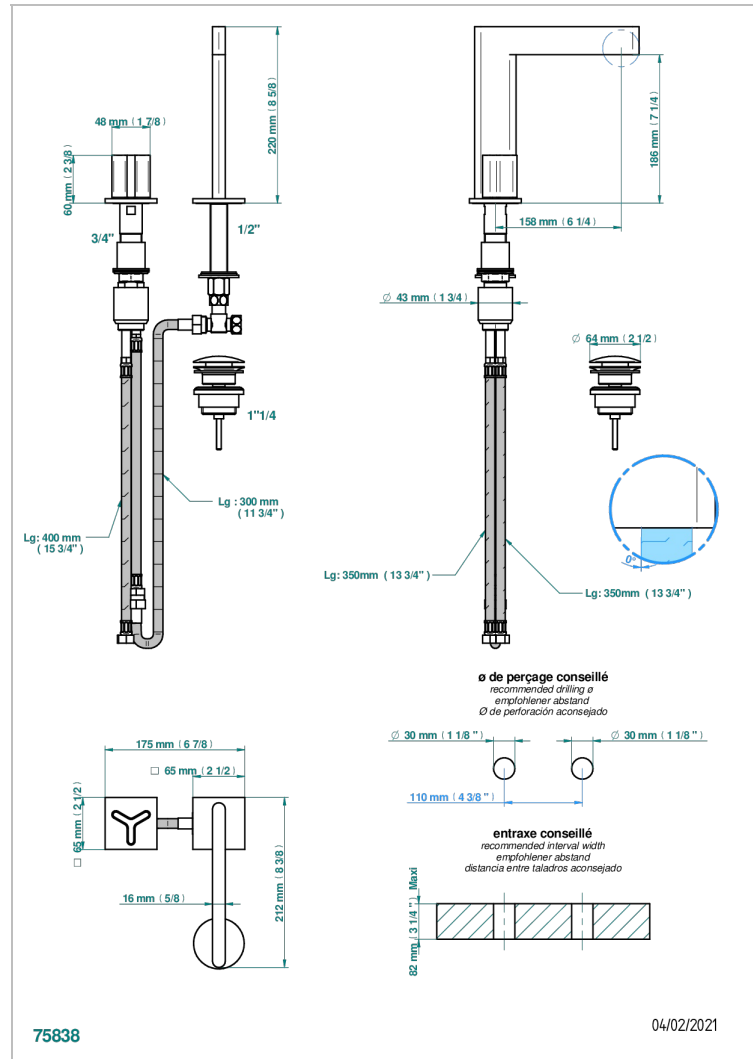

# ICON-X CARBON DORADO

U7S-6590

2-hole basin mixer with spout and mixer, with waste

## CARACTERÍSTICAS

- Icon-x carbon dorado
- 2-hole basin mixer with spout and mixer, with waste