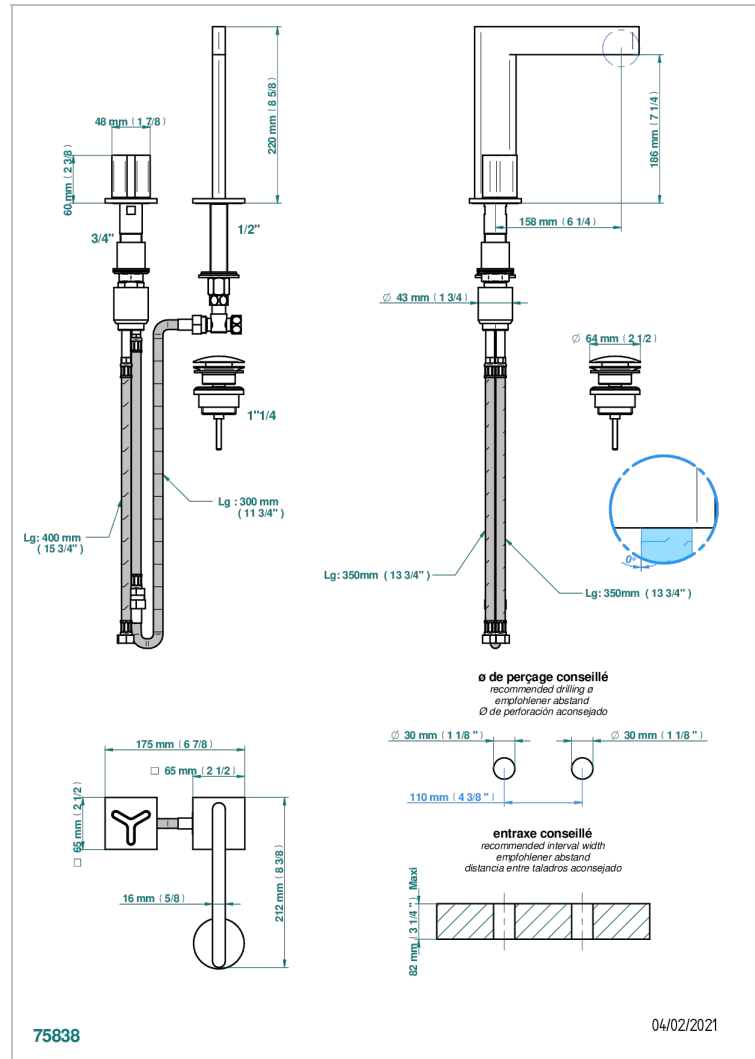

ICON-X CARBON GOLD

U7S-6590

2-hole basin mixer with spout and mixer, with waste

CHARACTERISTIC

- Icon-x carbon gold
- 2-hole basin mixer with spout and mixer, with waste

AVAILABLE FINITIONS

Antique nickel - H28
Black ceram - D30
Blush PVD - H62
Brass color PVD - H49
Brown bronze color PVD - F33
Gold color PVD - H52