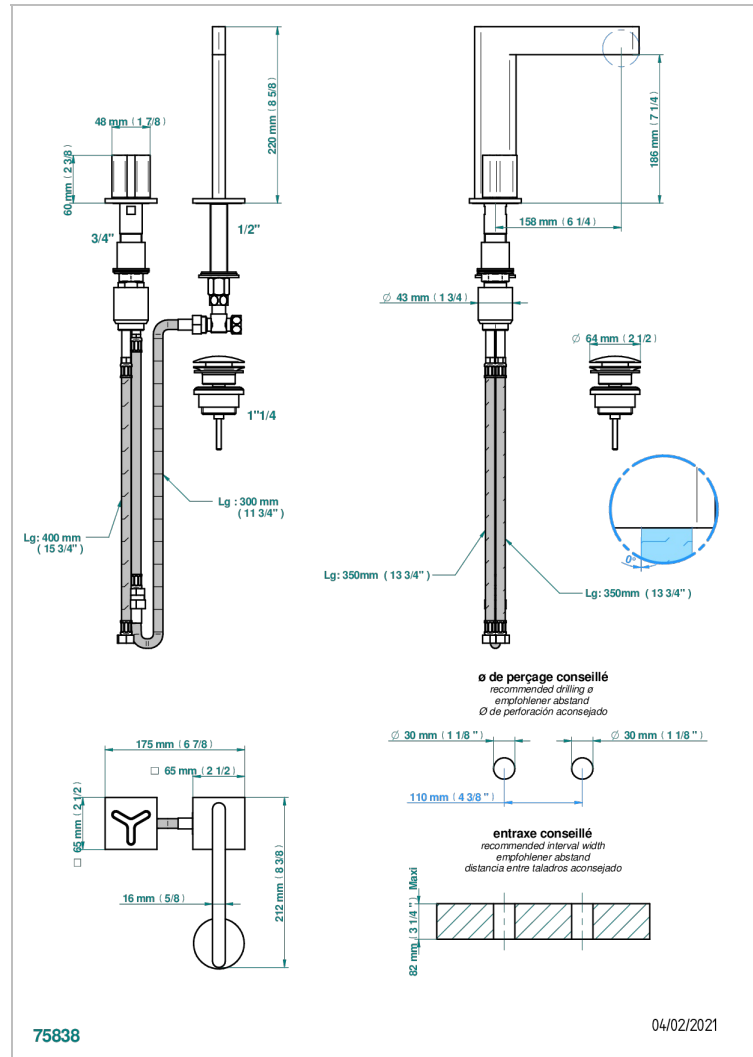

ICON-X CARBON GOLD

U7S-6590

2-hole basin mixer with spout and mixer, with waste

EIGENSCHAFTEN

- Icon-x carbon gold
- 2-hole basin mixer with spout and mixer, with waste

VERFÜGBARE OBERFLÄCHEN

Altnickel - H28
Blassgold - F30
Blassgold matt unlackiert - F31
Chrom - A02
Chrom matt - C02
Gold - F01