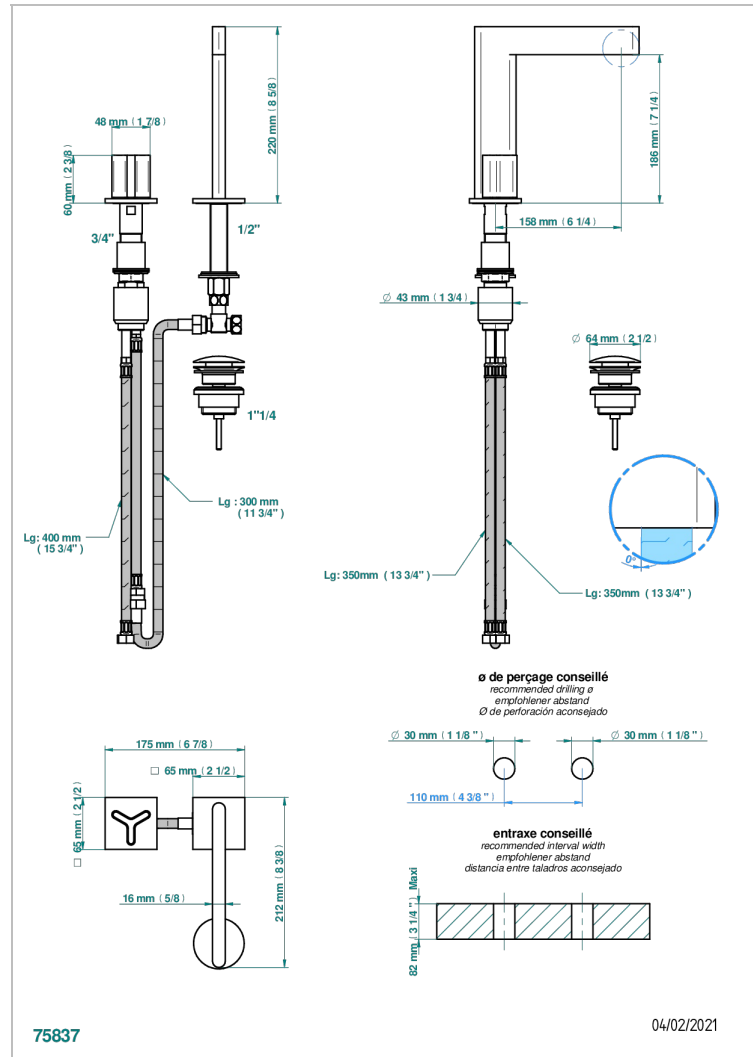

ICON-X TITANIUM

U7L-6590

2-hole basin mixer with spout and mixer, with waste

CHARACTERISTIC

- Icon-x titanium
- 2-hole basin mixer with spout and mixer, with waste

AVAILABLE FINITIONS

Antique nickel - H28
Black ceram - D30
Blush PVD - H62
Brass color PVD - H49
Brown bronze color PVD - F33
Gold color PVD - H52