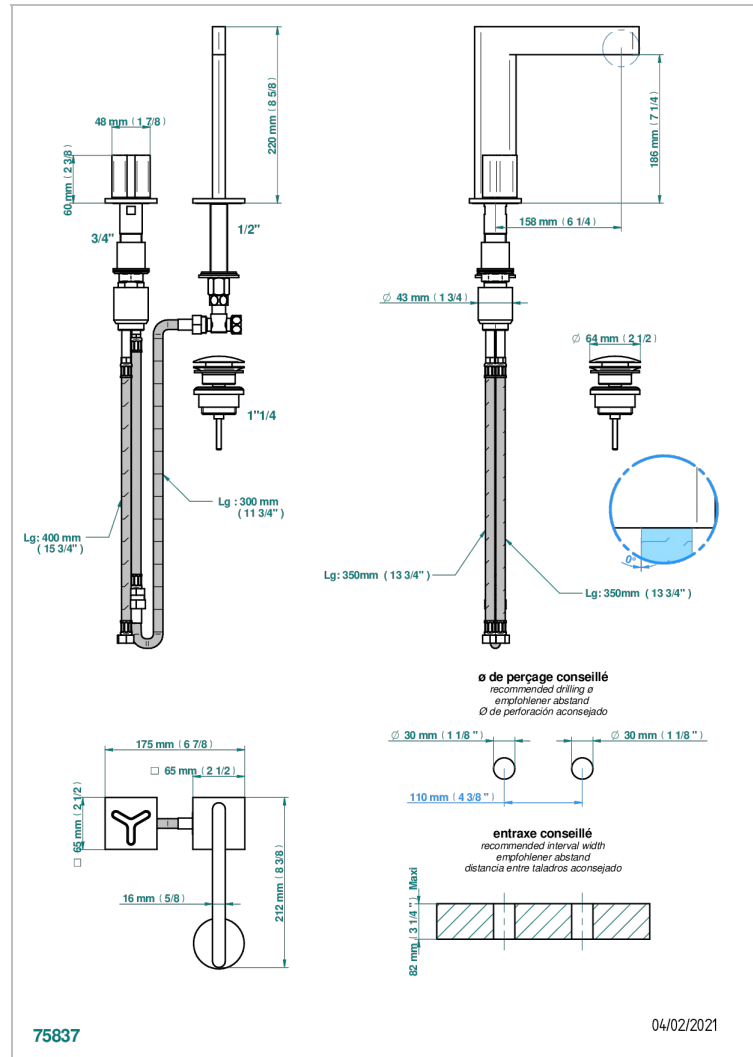

# ICON-X TITANIO

U7L-6590

2-hole basin mixer with spout and mixer, with waste

## CARACTERÍSTICAS

- Icon-x titanio
- 2-hole basin mixer with spout and mixer, with waste