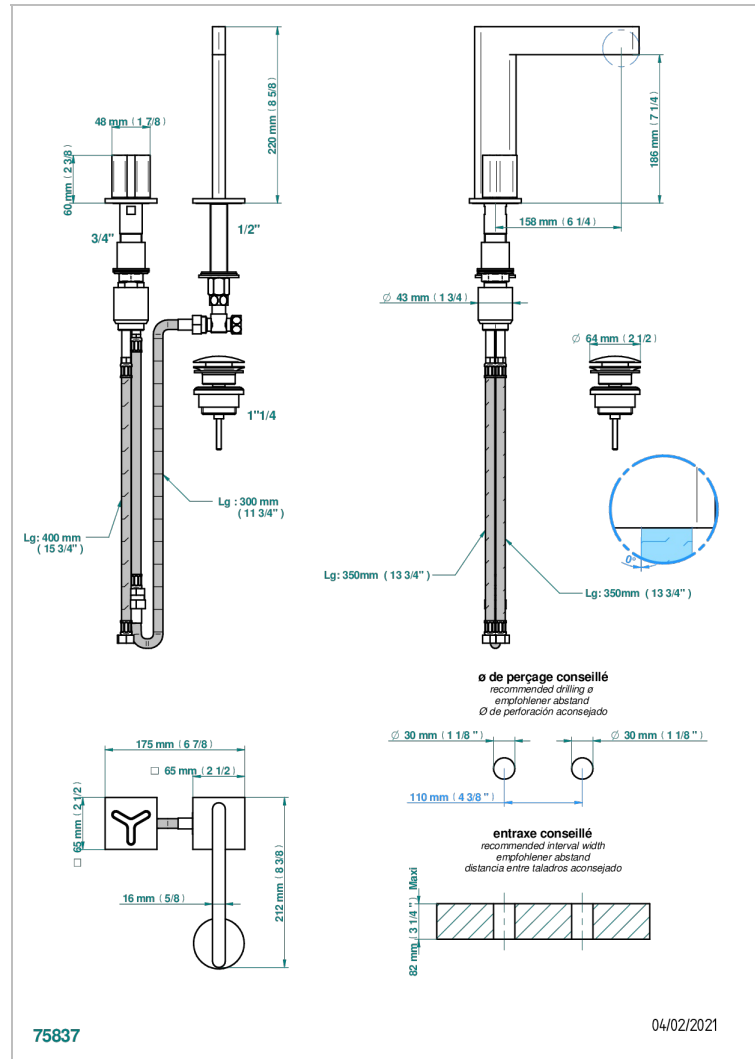

ICON-X TITANIUM

U7L-6590

2-hole basin mixer with spout and mixer, with waste

CHARACTERISTIC

- Icon-x titanium
- 2-hole basin mixer with spout and mixer, with waste

AVAILABLE FINITIONS

Antique nickel - H28
Black ceram - D30
Blush PVD - H62
Brass color PVD - H49
Brown bronze color PVD - F33
Gold color PVD - H52