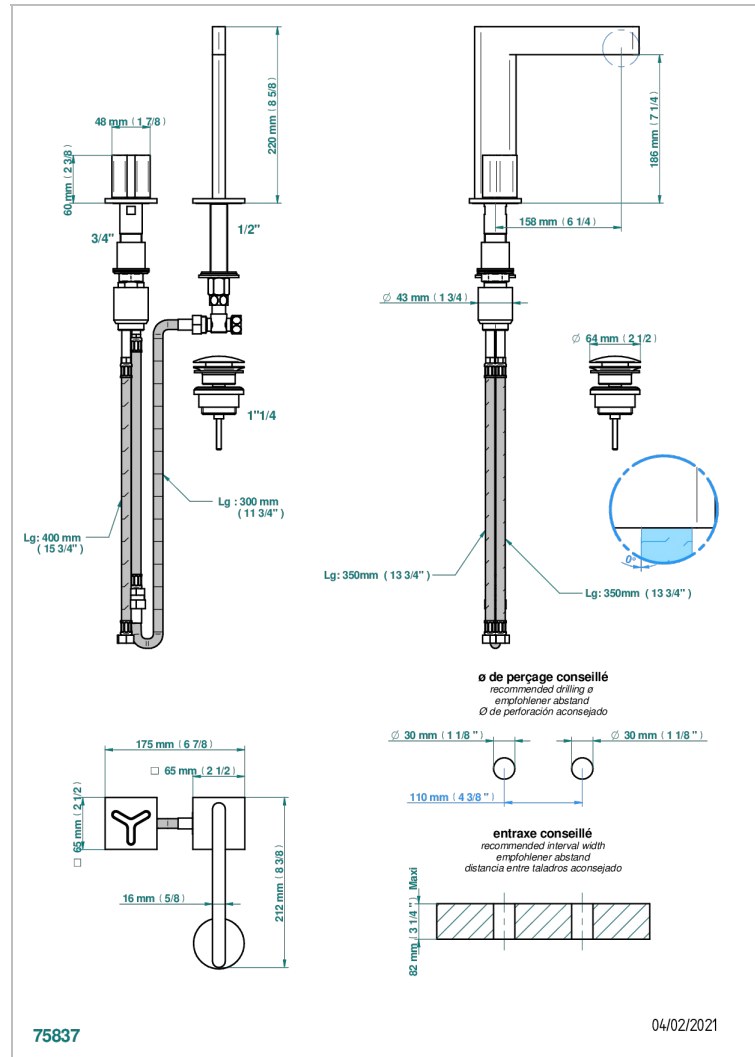

ICON-X TITAN

U7L-6590

2-hole basin mixer with spout and mixer, with waste

EIGENSCHAFTEN

- Icon-x titan
- 2-hole basin mixer with spout and mixer, with waste

VERFÜGBARE OBERFLÄCHEN

Altnickel - H28
Blassgold - F30
Blassgold matt unlackiert - F31
Chrom - A02
Chrom matt - C02
Gold - F01