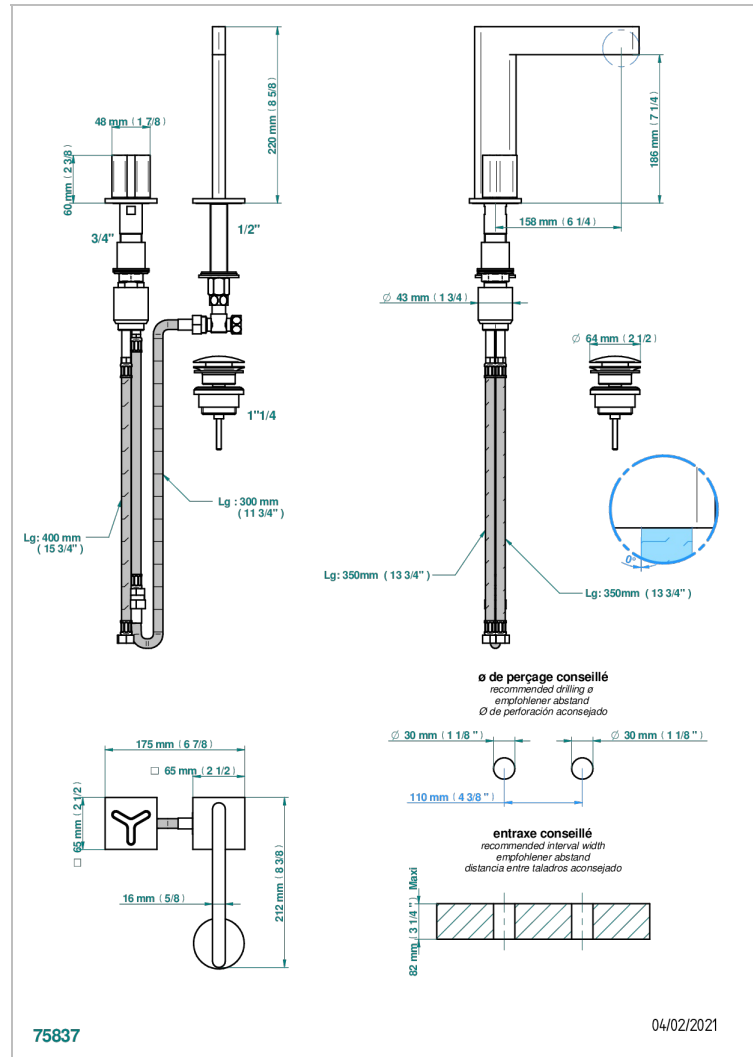

ICON-X TITANIO

U7L-6590

2-hole basin mixer with spout and mixer, with waste

CARACTERÍSTICAS

- Icon-x titanio
- 2-hole basin mixer with spout and mixer, with waste

ACABADOS DISPONIBLES

Cerámica negra mate - D30
Cromo - A02
Cromo mate - C02
Dorado - F01
Dorado mate - F07
Dorado pálido - F30