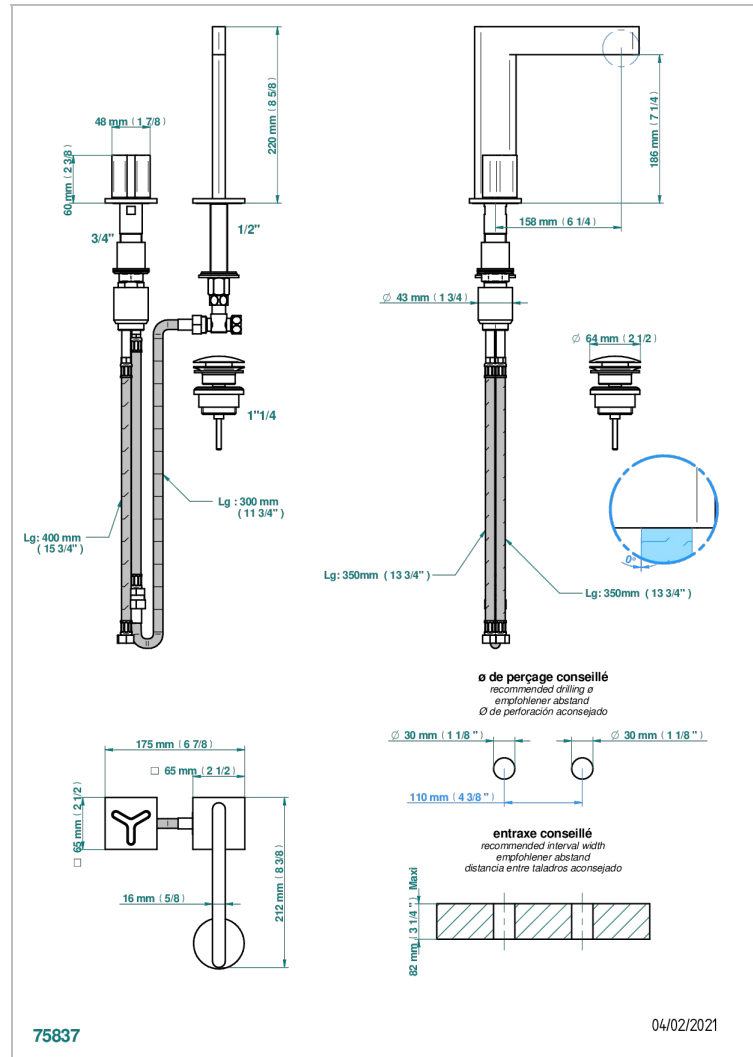

# ICON-X TITANIUM

U7L-6590

2-hole basin mixer with spout and mixer, with waste

## CHARACTERISTIC

- Icon-x titanium
- 2-hole basin mixer with spout and mixer, with waste