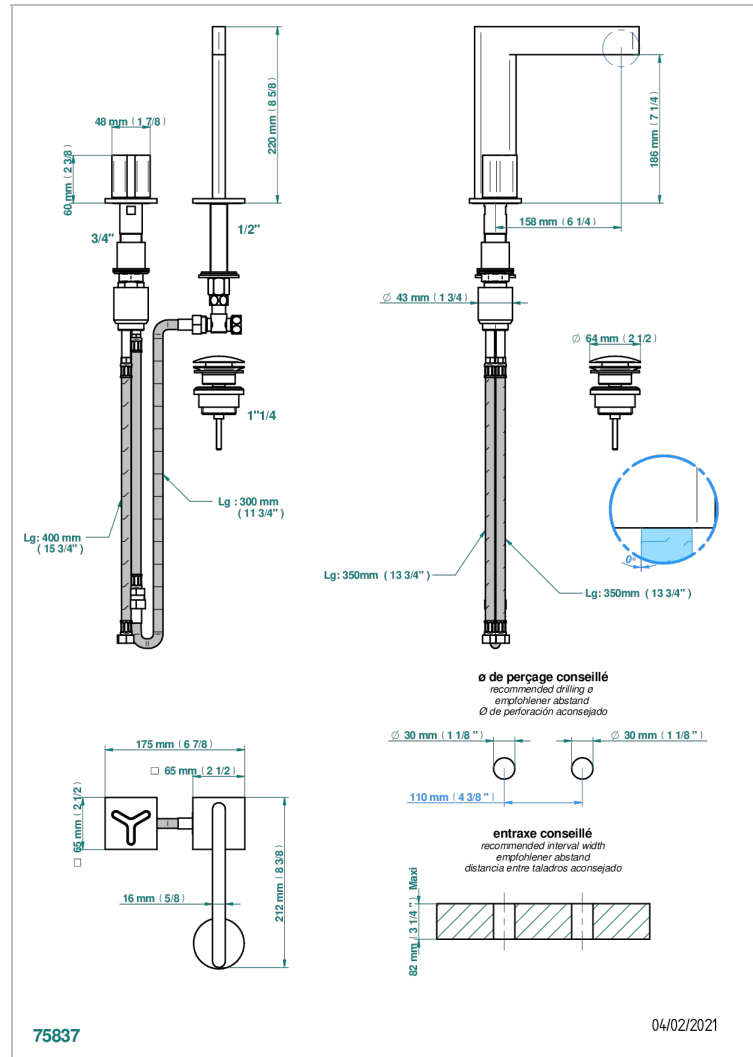

# ICON-X TITAN

U7L-6590

2-hole basin mixer with spout and mixer, with waste

## EIGENSCHAFTEN

- Icon-x titan
- 2-hole basin mixer with spout and mixer, with waste

## VERFÜGBARE OBERFLÄCHEN

Altnickel - H28  
Blassgold - F30  
Blassgold matt unlackiert - F31  
Chrom - A02  
Chrom matt - C02  
Gold - F01

Gold matt - F07  
Mattschwarz keramik - D30  
Nickel matt - C01  
Pvd blush - H62  
Pvd blush matt - H60  
Pvd bronze braun - F33