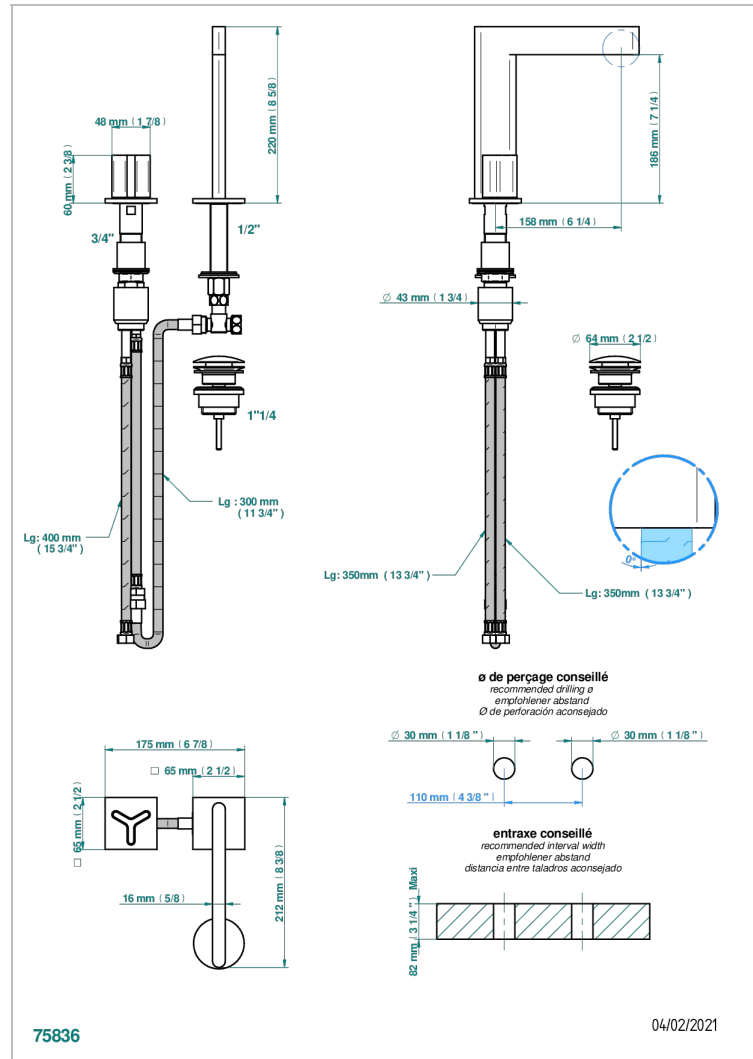

ICON-X INCRUSTACION METALICA

U7J-6590

2-hole basin mixer with spout and mixer, with waste

CARACTERÍSTICAS

- Icon-x incrustación metálica
- 2-hole basin mixer with spout and mixer, with waste

ACABADOS DISPONIBLES