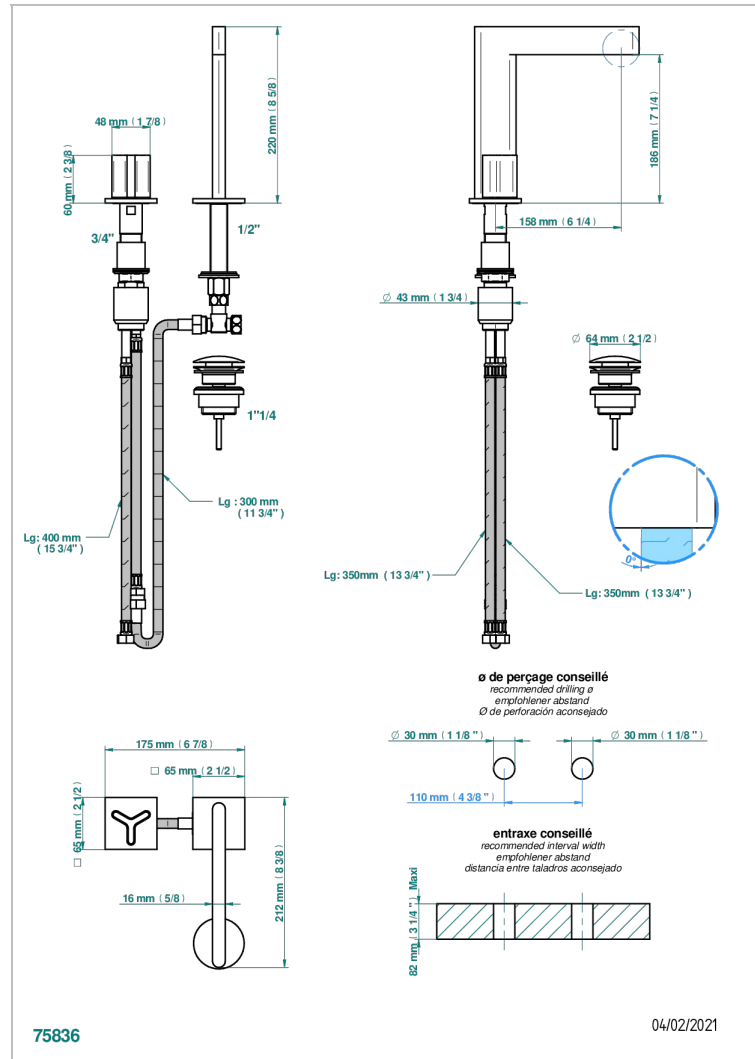

ICON-X METALLEINLAGE

U7J-6590

2-hole basin mixer with spout and mixer, with waste

75836

04/02/2021

EIGENSCHAFTEN

- Icon-x metalleinlage
- 2-hole basin mixer with spout and mixer, with waste

VERFÜGBARE OBERFLÄCHEN