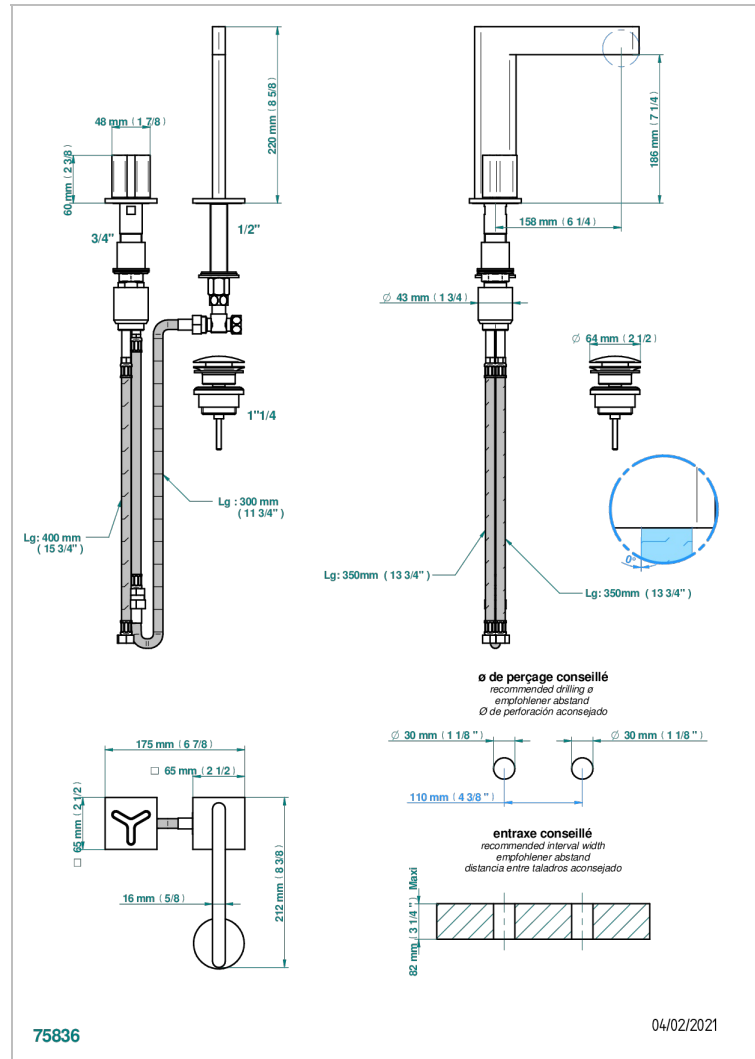

ICON-X METAL INLAYS

U7J-6590

2-hole basin mixer with spout and mixer, with waste

CHARACTERISTIC

- Icon-x metal inlays
- 2-hole basin mixer with spout and mixer, with waste

AVAILABLE FINITIONS

Antique nickel - H28
Black ceram - D30
Blush PVD - H62
Brass color PVD - H49
Brown bronze color PVD - F33
Gold color PVD - H52