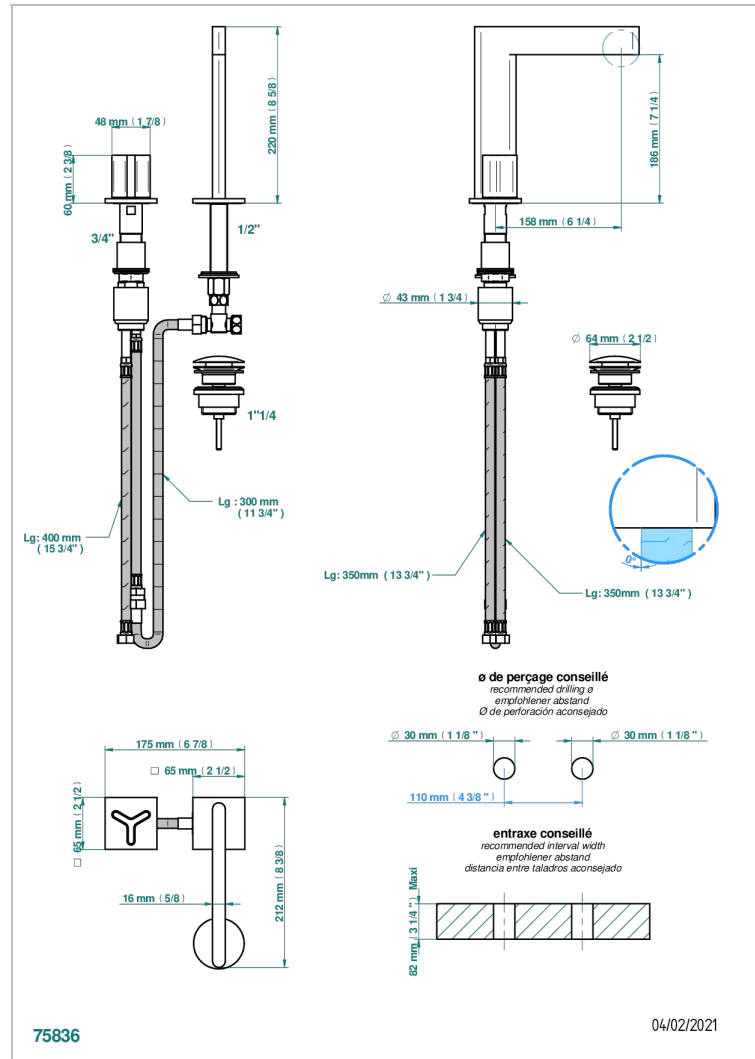

ICON-X METALLEINLAGE

U7J-6590

2-hole basin mixer with spout and mixer, with waste

EIGENSCHAFTEN

- Icon-x metalleinlage
- 2-hole basin mixer with spout and mixer, with waste

VERFÜGBARE OBERFLÄCHEN

Altnickel - H28
Blassgold - F30
Blassgold matt unlackiert - F31
Chrom - A02
Chrom matt - C02
Gold - F01