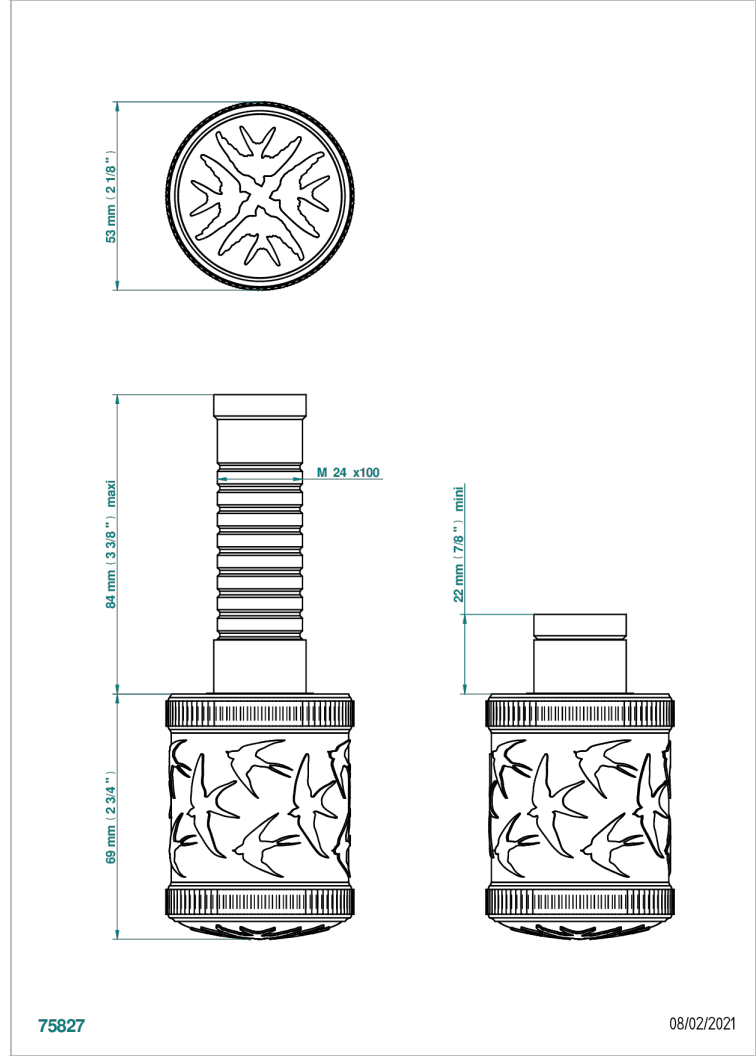

HIRONDELLES GOLD STAMPED

A4L-30B

Wall volume control 30 & 32 trim

THG[®]
PARIS

75827

08/02/2021

CHARACTERISTIC

- Hirondelles Gold stamped
- Wall volume control 30 & 32 trim

RELATED SKU'S

- Ref. G00-32CUSA 3/4" Volume control wall valve with ceramic cartridge
- Ref. G00-32HUSA 3/4" Volume control wall valve with ceramic cartridge counterclockwise
- Ref. G00-30CUSA 1/2" volume control wall valve with ceramic cartridge
- Ref. G00-30HUSA 1/2" Volume control wall valve with ceramic cartridge counterclockwise