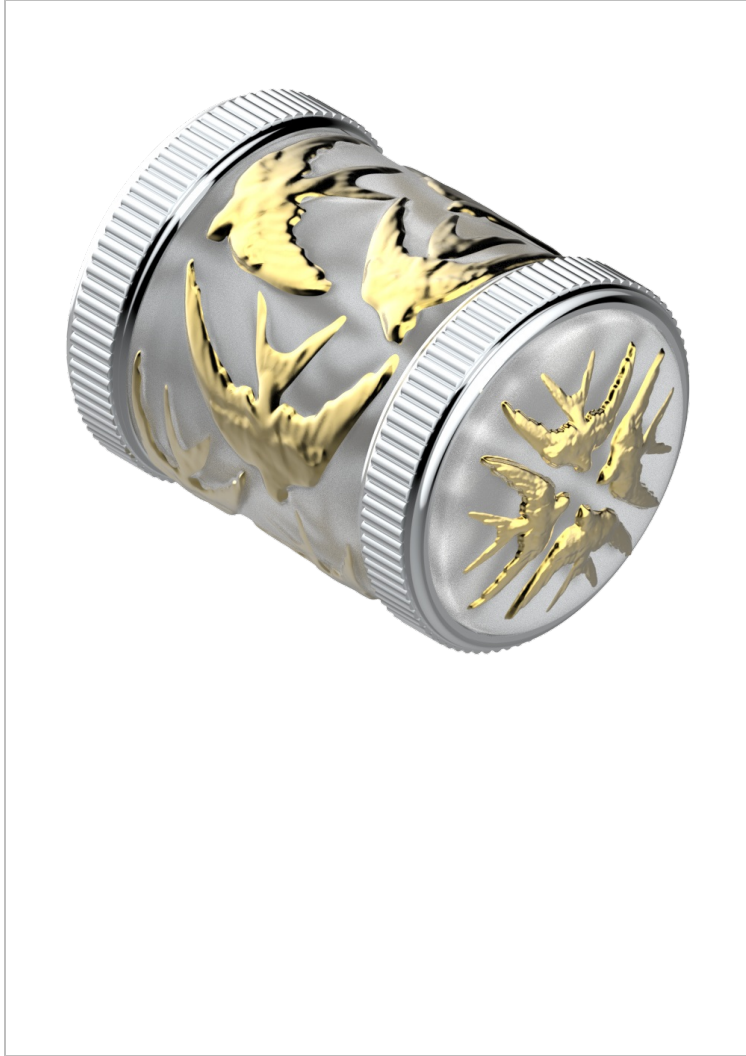

# HIRONDELLES GOLD STAMPED

A4L-30B

Trim only for wall valve 1/2" ref.30/CA & 30/HA and 3/4" ref.32/CA & 32/HA and diverter ref.50/4VMA

THG<sup>®</sup>  
PARIS

## CHARACTERISTIC

- Hironnelles Gold stamped
- Trim only for wall valve 1/2" ref.30/CA & 30/HA and 3/4" ref.32/CA & 32/HA and diverter ref.50/4VMA

## RELATED SKU'S

- Ref. G00-30/CA Wall mounted 1/2" valve body with ceramic head, 1/4 turn left - no trim
- Ref. G00-30/HA Wall mounted 1/2" valve body with ceramic head, 1/4 turn right
- Ref. G00-32/CA Wall mounted 3/4" valve with ceramic head, 1/4 turn left - no trim
- Ref. G00-32/HA Wall mounted 3/4" valve body with ceramic head, 1/4 turn right - no trim

## AVAILABLE FINITIONS

Antique nickel - H28  
Black ceram - D30  
Blush PVD - H62  
Brass color PVD - H49  
Brown bronze color PVD - F33  
Gold color PVD - H52

Graphite PVD - H64  
Lacquered light bronze - D01  
Matt Umber PVD - H67  
Matt blush PVD - H60  
Matt brass color PVD - H50  
Matt brown bronze color PVD - F34