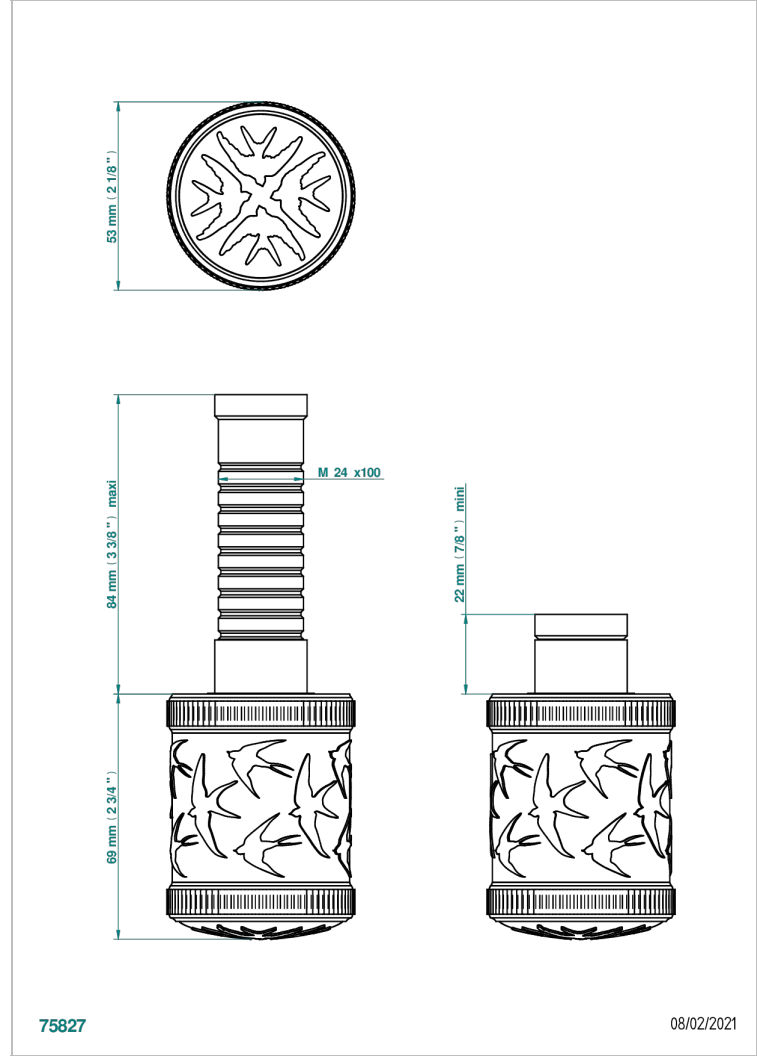

# HIRONDELLES GOLD STAMPED

A4L-30B

Trim only for wall valve 1/2" ref.30/CA & 30/HA and 3/4" ref.32/CA & 32/HA and diverter ref.50/4VMA

THG<sup>®</sup>  
PARIS

## CHARACTERISTIC

- Hironnelles Gold stamped
- Trim only for wall valve 1/2" ref.30/CA & 30/HA and 3/4" ref.32/CA & 32/HA and diverter ref.50/4VMA

## RELATED SKU'S

- Ref. G00-30/CA Wall mounted 1/2" valve body with ceramic head, 1/4 turn left - no trim
- Ref. G00-30/HA Wall mounted 1/2" valve body with ceramic head, 1/4 turn right
- Ref. G00-32/CA Wall mounted 3/4" valve with ceramic head, 1/4 turn left - no trim
- Ref. G00-32/HA Wall mounted 3/4" valve body with ceramic head, 1/4 turn right - no trim

Umber PVD - H66  
Varnished matt antique red copper (color finish) - H07