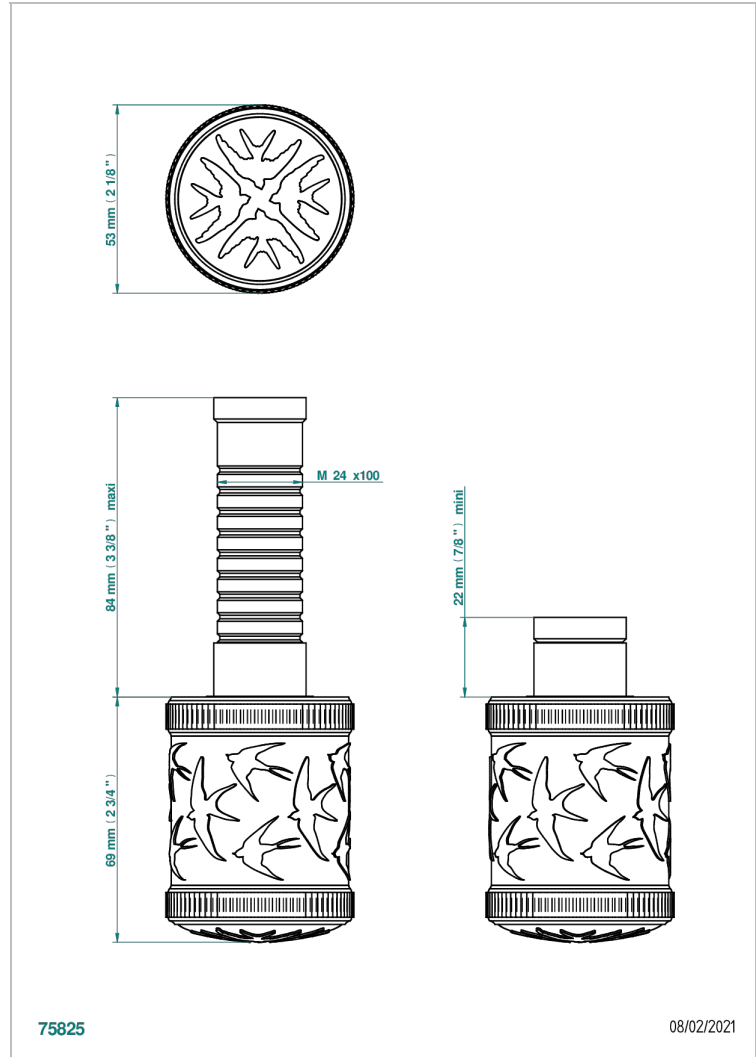

HIRONDELLES PLATINUM STAMPED

A4K-30B

Wall volume control 30 & 32 trim

THG[®]
PARIS

CHARACTERISTIC

- Hirondelles Platinum stamped
- Wall volume control 30 & 32 trim

RELATED SKU'S

- Ref. G00-32CUSA 3/4" Volume control wall valve with ceramic cartridge
- Ref. G00-32HUSA 3/4" Volume control wall valve with ceramic cartridge counterclockwise
- Ref. G00-30CUSA 1/2" volume control wall valve with ceramic cartridge
- Ref. G00-30HUSA 1/2" Volume control wall valve with ceramic cartridge counterclockwise

AVAILABLE FINITIONS

Black ceram - D30
Blush PVD - H62
Brass color PVD - H49
Brown bronze color PVD - F33
Chrome polished - A02
Copper antique matt, coated - H07

Gold color PVD - H52
Gold mat - F07
Gold polished - F01
Graphite PVD - H64
Light coated bronze - D01
Matt Umber PVD - H67