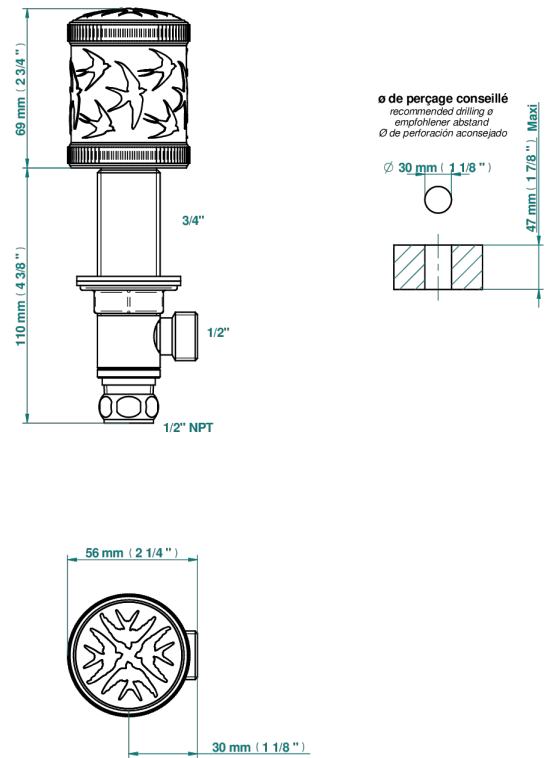

HIRONDELLES GOLD STAMPED

A4L-35/US

1/2" deck valve with trim for lavatory

75823

05/02/2021

CHARACTERISTIC

- Hironnelles Gold stamped
- 1/2" deck valve with trim for lavatory

AVAILABLE FINITIONS