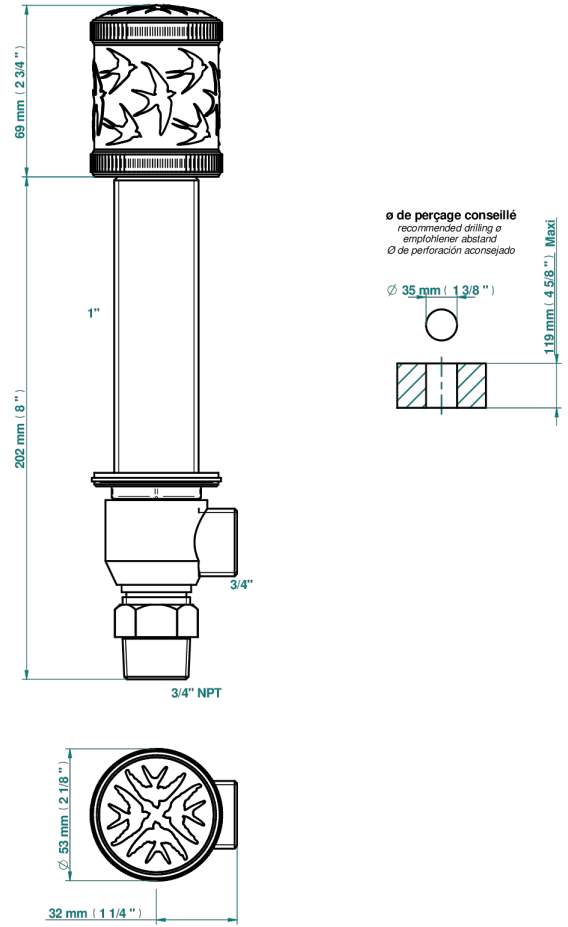

HIRONDELLES GOLD STAMPED

A4L-36M/US

3/4" DECK VALVE WITH TRIM FOR TUB FOR 1 1/4" + COUNTERTOP

75822

08/02/2021

CHARACTERISTIC

- ASME : ASME A112.18.1-2011/CSA B125.1-11

STANDARDS