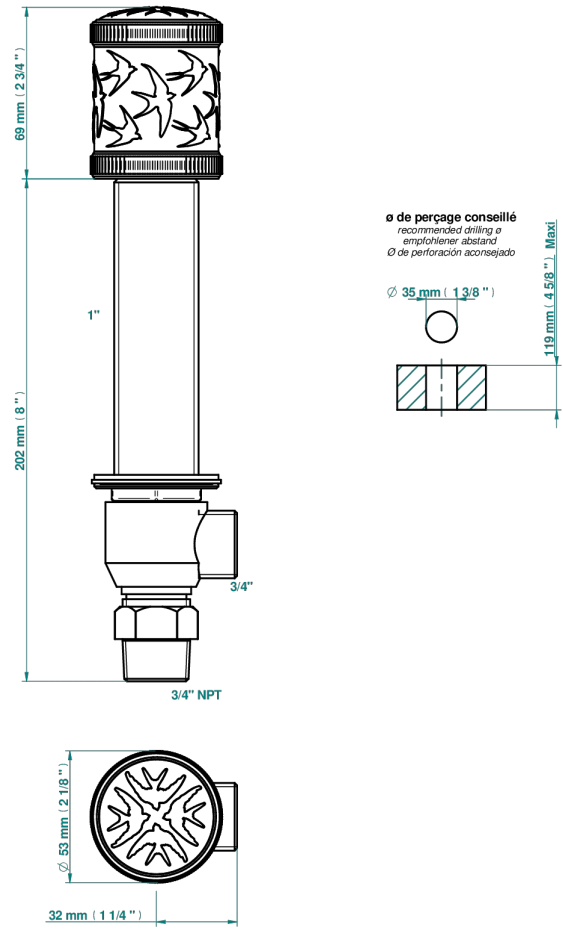

HIRONDELLES PLATINUM STAMPED

A4K-36M/US

3/4" DECK VALVE WITH TRIM FOR TUB FOR 1 1/4" + COUNTERTOP

75821

08/02/2021

CHARACTERISTIC

- ASME : ASME A112.18.1-2011/CSA B125.1-11

STANDARDS