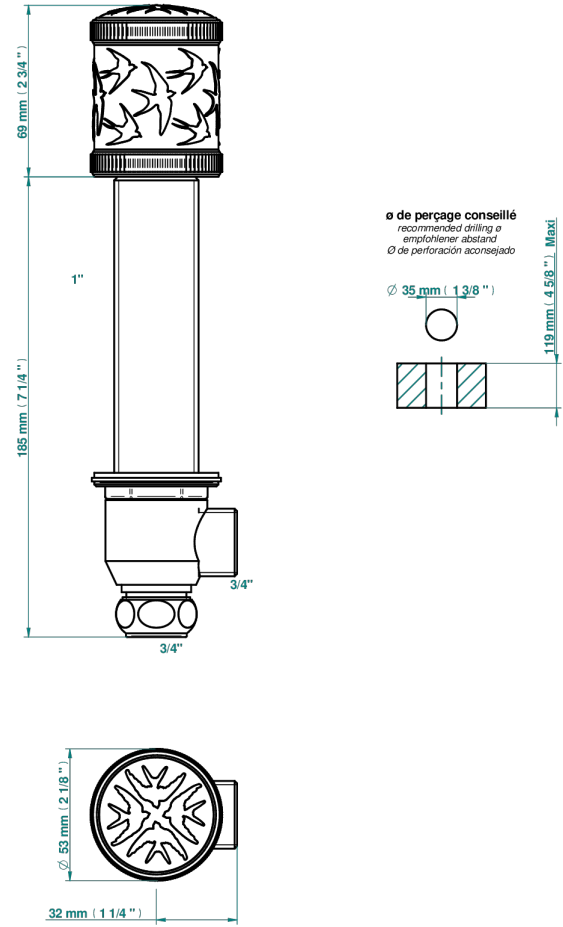

HIRONDELLES PLATINUM STAMPED

A4K-36M

Deck valve 3/4 inch with trim for extra thick deck

75818

08/02/2021

CHARACTERISTIC

- Hironnelles Platinum stamped
- Deck valve 3/4 inch with trim for extra thick deck

AVAILABLE FINITIONS

Antique nickel - H28
Black ceram - D30
Blush PVD - H62
Brass color PVD - H49
Brown bronze color PVD - F33
Gold color PVD - H52

Graphite PVD - H64
Lacquered light bronze - D01
Matt Umber PVD - H67
Matt blush PVD - H60
Matt brass color PVD - H50
Matt brown bronze color PVD - F34

Umber PVD - H66
Varnished matt antique red copper
(color finish) - H07