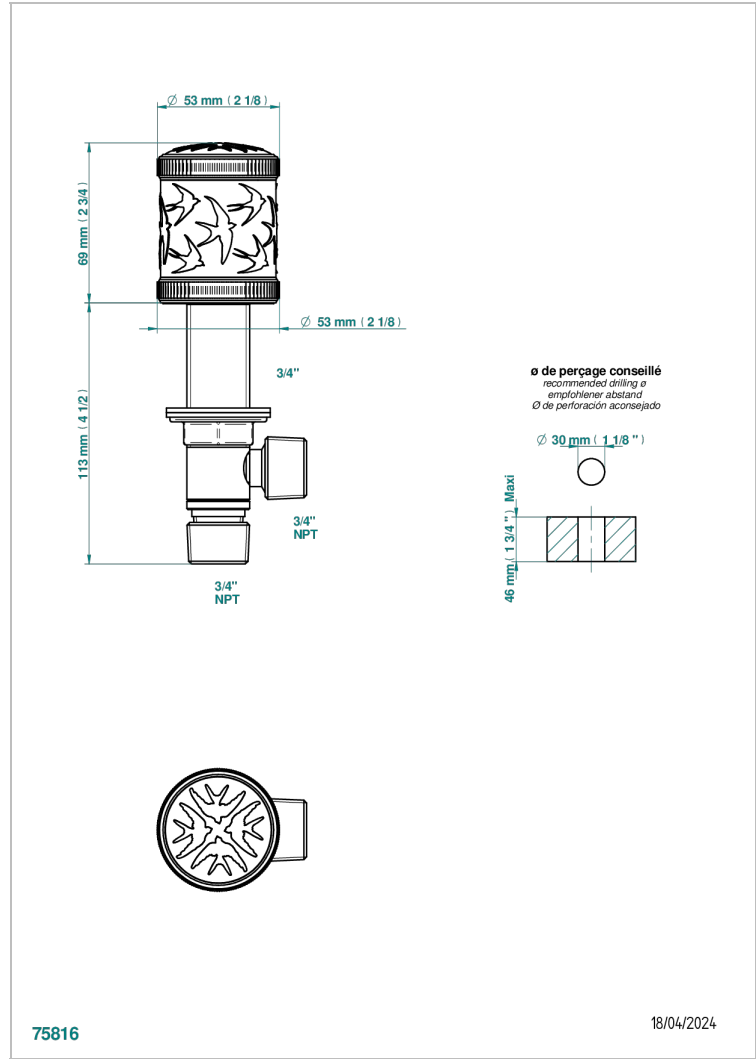

HIRONDELLES GOLD STAMPED

A4L-36/US

3/4" deck valve with trim

CHARACTERISTIC

- ASME : ASME A112.18.1-2011/CSA B125.1-11

STANDARDS

AVAILABLE FINITIONS

- Black ceram - D30
- Blush PVD - H62
- Brass color PVD - H49
- Brown bronze color PVD - F33
- Chrome polished - A02
- Copper antique matt, coated - H07

- Matt nickel (American satin) - C01
- Matt nickel color PVD - H56
- Nickel antique / Sovereign - H28
- Nickel color PVD - H55
- Nickel polished - B01
- Soft gold - F30

- Soft matt gold - F31
- Umber PVD - H66